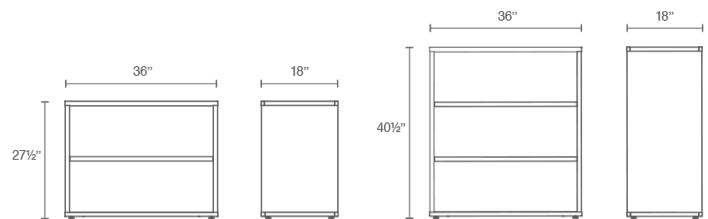

Color

Size (All dimensions in inches)

2H: 36W x 18D x 29³/₄H

3H: 36W x 18D x 42³/₄H

4H: 36W x 18D x 55³/₄H

5H: 36W x 18D x 68³/₄H

SKU

BBBKC2H.CLD.PX.CST

Color

Size (All dimensions in inches)

2H: 36W x 18D x 27½H

3H: 36W x 18D x 40½H

4H: 36W x 18D x 53½H

5H: 36W x 18D x 66½H

SKU

BBBKC2H.CLD.PX.LVL

BBBKC3H.CLD.PX.LVL

BBBKC4H.CLD.PX.LVL

BBBKC5H.CLD.PX.LVL

Building Block 24W Bookcase

Closed Back with Levelers

Product Details

- Heavy-duty 18 gauge steel
- Adjustable shelves
- 75 lb weight limit per shelf evenly distributed
- Adjustable levelers
- Gangs to any Building Block unit of the same height
- 24W bookcase must be ganged to x1 36W bookcase or planned within a run of 3 or more 24W bookcases
- Integrated knock-outs supports wall, side-to-side, and back-to-back ganging
- Laminate surfaces available
- Ships assembled, shelves are field installed
- GREENGUARD Gold Certified
- Health Product Declaration (HPD) available
- Heartwork standard warranty
- Made (Well) in the USA

Color

Size (All dimensions in inches)

2H: 24W x 18D x 27½H

3H: 24W x 18D x 40½H

SKU

BBBKC2H24.CLD.PX.LVL

BBBKC3H24.CLD.PX.LVL