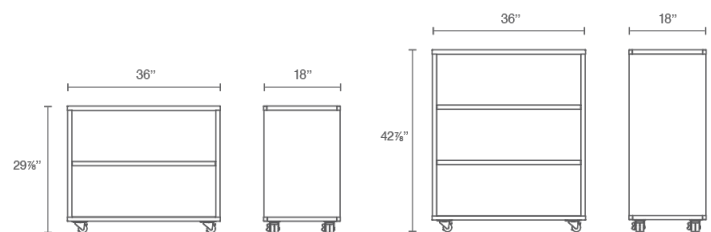

Building Block Bookcase

Closed Back with Casters

Product Details

- Heavy-duty 18 gauge steel
- Adjustable shelves
- 75 lb weight limit per shelf evenly distributed
- Discreet 2" locking casters
- Integrated knock-outs support wall, side-to-side, and back-to-back ganging
- Laminate surfaces available
- Ships assembled, shelves are field installed
- GREENGUARD Gold Certified
- Health Product Declaration (HPD) available
- Heartwork standard warranty
- Made (Well) in the USA

Color

Size (All dimensions in inches)

2H: 36W x 18D x 29³/₄H

3H: 36W x 18D x 42³/₄H

4H: 36W x 18D x 55³/₄H

5H: 36W x 18D x 68³/₄H

SKU

BBBKC2H.CLD.PX.CST

BBBKC3H.CLD.PX.CST

BBBKC4H.CLD.PX.CST

BBBKC5H.CLD.PX.CST

Building Block Bookcase

Closed Back with Levelers

Product Details

- Heavy-duty 18 gauge steel
- Adjustable shelves
- 75 lb weight limit per shelf evenly distributed
- Adjustable levelers
- Integrated knock-outs support wall, side-to-side, and back-to-back ganging
- Laminate surfaces available
- Ships assembled, shelves are field installed
- GREENGUARD Gold Certified
- Health Product Declaration (HPD) available
- Heartwork standard warranty
- Made (Well) in the USA

Color

Size (All dimensions in inches)

2H: 36W x 18D x 27½H

3H: 36W x 18D x 40½H

4H: 36W x 18D x 53½H

5H: 36W x 18D x 66½H

SKU

BBBKC2H.CLD.PX.LVL