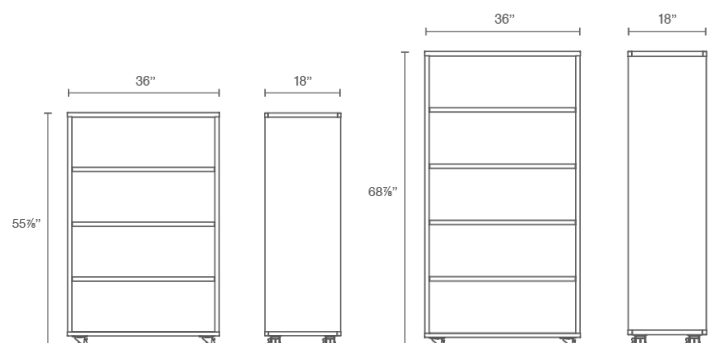

Building Block Bookcase

Closed Back with Casters

Product Details

- Heavy-duty 18 gauge steel
- Adjustable shelves
- 75 lb weight limit per shelf evenly distributed
- Discreet 2" locking casters
- Integrated knock-outs support wall, side-to-side, and back-to-back ganging
- Laminate surfaces available
- Ships assembled, shelves are field installed
- GREENGUARD Gold Certified
- Health Product Declaration (HPD) available
- Heartwork standard warranty
- Made (Well) in the USA

Color

Size (All dimensions in inches)

2H: 36W x 18D x 29³/₄H

3H: 36W x 18D x 42³/₄H

4H: 36W x 18D x 55³/₄H

5H: 36W x 18D x 68³/₄H

SKU

BBBKC2H.CLD.PX.CST

BBBKC3H.CLD.PX.CST

BBBKC4H.CLD.PX.CST

BBBKC5H.CLD.PX.CST

Building Block Bookcase

Closed Back with Levelers

Product Details

- Heavy-duty 18 gauge steel
- Adjustable shelves
- 75 lb weight limit per shelf evenly distributed
- Adjustable levelers
- Integrated knock-outs support wall, side-to-side, and back-to-back ganging
- Laminate surfaces available
- Ships assembled, shelves are field installed
- GREENGUARD Gold Certified
- Health Product Declaration (HPD) available
- Heartwork standard warranty
- Made (Well) in the USA

Color

Size (All dimensions in inches)

2H: 36W x 18D x 27½H

3H: 36W x 18D x 40½H

4H: 36W x 18D x 53½H

5H: 36W x 18D x 66½H

SKU

BBBKC2H.CLD.PX.LVL