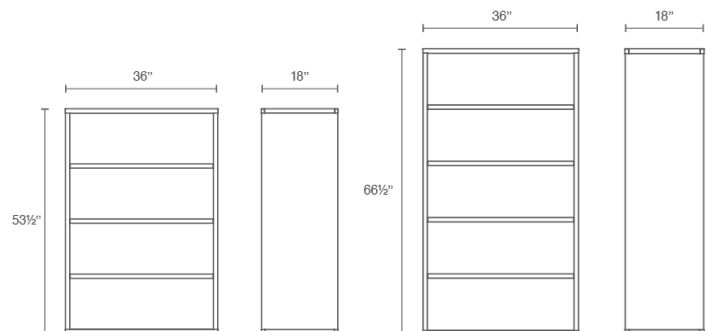

Color

Size (All dimensions in inches)

2H: 36W x 18D x 29³/₄H

3H: 36W x 18D x 42³/₄H

4H: 36W x 18D x 55³/₄H

5H: 36W x 18D x 68³/₄H

SKU

BBBKC2H.CLD.PX.CST

Color

Size (All dimensions in inches)

2H: 36W x 18D x 27½H

3H: 36W x 18D x 40½H

4H: 36W x 18D x 53½H

5H: 36W x 18D x 66½H

SKU

BBBKC2H.CLD.PX.LVL

BBBKC3H.CLD.PX.LVL

BBBKC4H.CLD.PX.LVL

BBBKC5H.CLD.PX.LVL

Building Block 24W Bookcase

Closed Back with Levelers

Product Details

- Heavy-duty 18 gauge steel
- Adjustable shelves
- 75 lb weight limit per shelf evenly distributed
- Adjustable levelers
- Gangs to any Building Block unit of the same height
- 24W bookcase must be ganged to x1 36W bookcase or planned within a run of 3 or more 24W bookcases
- Integrated knock-outs supports wall, side-to-side, and back-to-back ganging
- Laminate surfaces available
- Ships assembled, shelves are field installed
- GREENGUARD Gold Certified
- Health Product Declaration (HPD) available
- Heartwork standard warranty
- Made (Well) in the USA

Color

Size (All dimensions in inches)

2H: 24W x 18D x 27½H

3H: 24W x 18D x 40½H

SKU

BBBKC2H24.CLD.PX.LVL

BBBKC3H24.CLD.PX.LVL