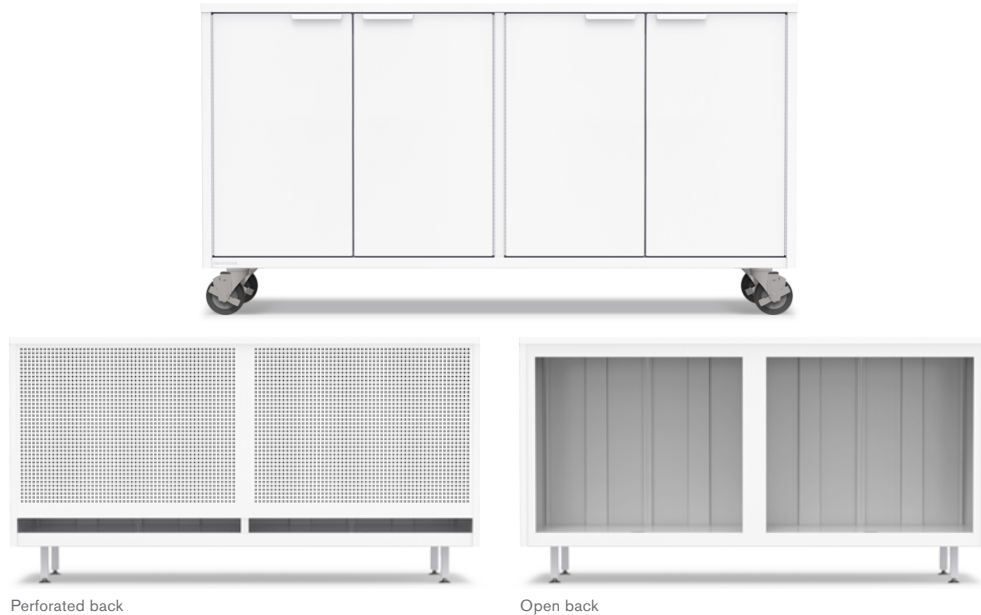

Active Duty A/V Credenza

Tall 60W with Casters or Legs

Product Details

- Heavy-duty 18 gauge steel
- Perforated base with grommets for maximum ventilation and efficient cable management
- Available with perforated back with wire routing access slot or open back
- One adjustable shelf on each with side with 75 lb weight limit per shelf
- Available without shelves to accommodate standard A/V racks
- 5" locking casters or legs with levelers
- Inset doors with piano hinges
- Laminate surfaces available
- Optional lock with two heart-shaped keys
- Magnetic door latch
- Ships assembled, shelves are field installed
- GREENGUARD Gold Certified
- Health Product Declaration (HPD) available
- Heartwork standard warranty
- Made (Well) in the USA

Color

Size (All dimensions in inches)
60W x 20D x 32¹/₄H

SKU

ADCRZ60T.PRF.PX.BASE
ADCRZ60T.OPN.PX.BASE
ADCRZ60T.PRF.KEY.PX.BASE
ADCRZ60T.OPN.KEY.PX.BASE