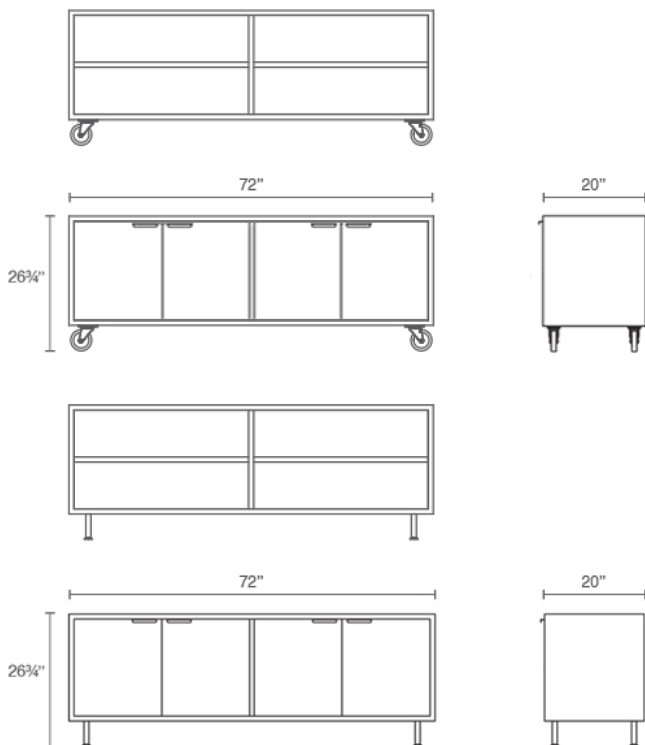

SKU

ADCRZ72.PX.BASE

ADCRZ72.KEY.PX.BASE