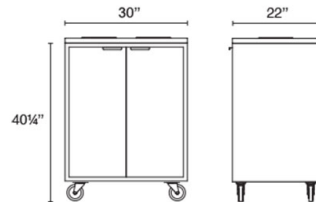

#### Size (All dimensions in inches)

72W x 20D x 26<sup>3</sup>/<sub>4</sub>H

#### Size (All dimensions in inches)

60W x 20D x 26<sup>3</sup>/<sub>4</sub>H

#### Size (All dimensions in inches)

72W x 20D x 26¾H

**Color**

**Size (All dimensions in inches)**

30W x 22D x 41½H

47W x 22D x 41½H

60W x 22D x 41½H

\*All dimensions include 1¼" surface

**SKU**

ADCRZ30.R2.SX.PX.BASE