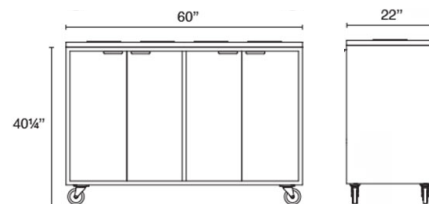

#### Size (All dimensions in inches)

72W x 20D x 26¾H

**Color**

**Size (All dimensions in inches)**

30W x 22D x 41½H

47W x 22D x 41½H

60W x 22D x 41½H

\*All dimensions include 1¼" surface

**SKU**

ADCRZ30.R2.SX.PX.BASE