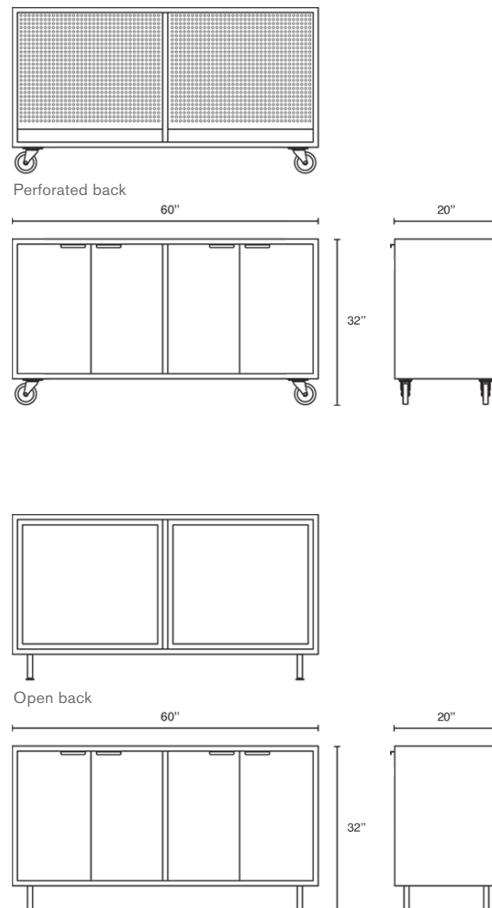

Active Duty A/V Credenza

Tall 60W with Casters or Legs

Product Details

- Heavy-duty 18 gauge steel
- Perforated base with grommets for maximum ventilation and efficient cable management
- Available with perforated back with wire routing access slot or open back
- One adjustable shelf on each with side with 75 lb weight limit per shelf
- Available without shelves to accommodate standard A/V racks
- 5" locking casters or legs with levelers
- Inset doors with piano hinges
- Laminate surfaces available
- Optional lock with two heart-shaped keys
- Magnetic door latch
- Ships assembled, shelves are field installed
- GREENGUARD Gold Certified
- Health Product Declaration (HPD) available
- Heartwork standard warranty
- Made (Well) in the USA

Color

Size (All dimensions in inches)
60W x 20D x 32¹/₄H

SKU

ADCRZ60T.PRF.PX.BASE
ADCRZ60T.OPN.PX.BASE
ADCRZ60T.PRF.KEY.PX.BASE
ADCRZ60T.OPN.KEY.PX.BASE