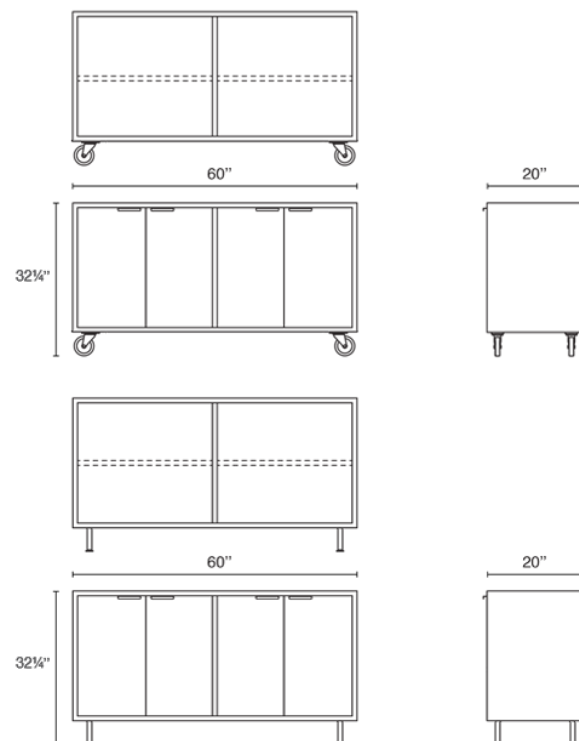

SKU

ADCRZ60T.PX.BASE
ADCRZ60T.KEY.BASE