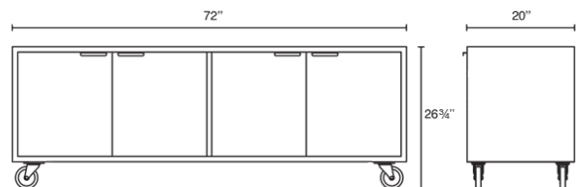

Active Duty A/V Credenza

72W with Casters or Legs

Product Details

- Heavy-duty 18 gauge steel
- Perforated base with grommets for maximum ventilation and efficient cable management
- Available with perforated back with wire routing access slot or open back
- One adjustable shelf on each with side with 75 lb weight limit per shelf
- Available without shelves to accommodate standard A/V racks
- 5" locking casters or legs with levelers
- Inset doors with piano hinges
- Laminate surfaces available
- Optional lock with two heart-shaped keys
- Magnetic door latch
- Ships assembled, shelves are field installed
- GREENGUARD Gold Certified
- Health Product Declaration (HPD) available
- Heartwork standard warranty
- Made (Well) in the USA

Color

Size (All dimensions in inches)

72W x 20D x 26¾H

SKU

ADCRZ72.PRF.PX.BASE
ADCRZ72.OPN.PX.BASE
ADCRZ72.PRF.KEY.PX.BASE
ADCRZ72.OPN.KEY.PX.BASE

Open back