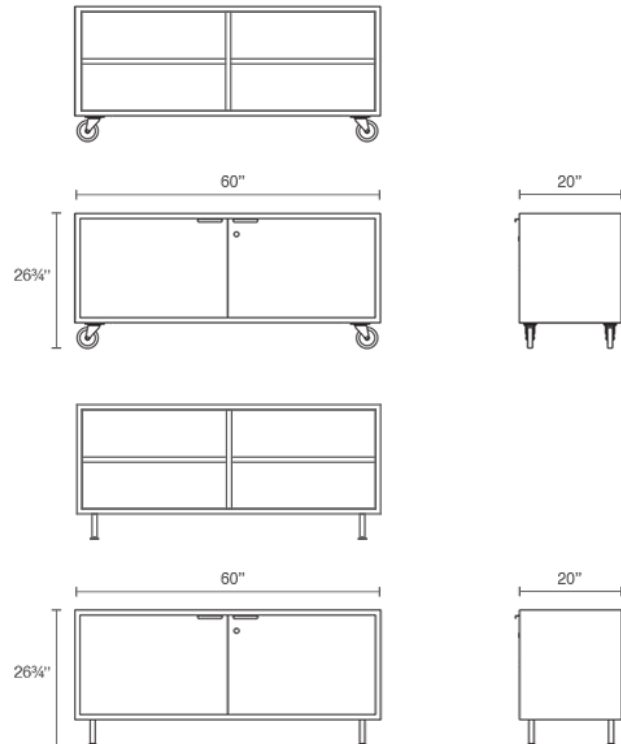

SKU

ADCRZ60.PX.BASE

ADCRZ60.KEY.PX.BASE