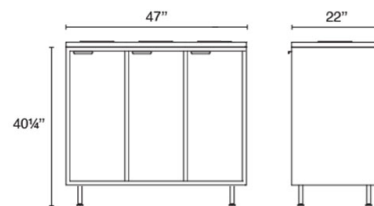

#### Size (All dimensions in inches)

72W x 20D x 26<sup>3</sup>/<sub>4</sub>H

#### Size (All dimensions in inches)

60W x 20D x 26<sup>3</sup>/<sub>4</sub>H

#### Size (All dimensions in inches)

72W x 20D x 26¾H

**Color**

**Size (All dimensions in inches)**

30W x 22D x 41½H

47W x 22D x 41½H

60W x 22D x 41½H

\*All dimensions include 1¼" surface

**SKU**

ADCRZ30.R2.SX.PX.BASE