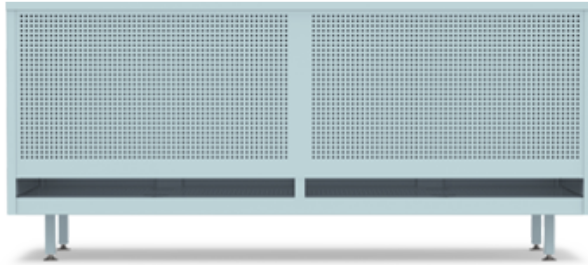

Perforated back