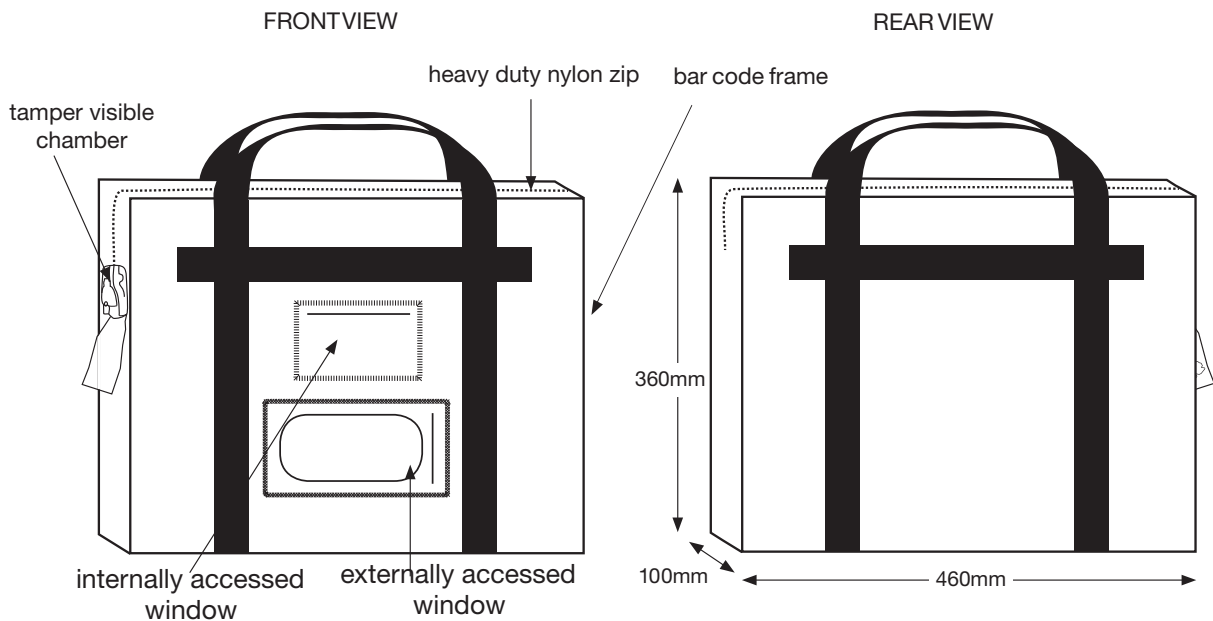

T2 Bag With Handles

TILL BAG WITH HANDLES HCTHTMA..

- Internally accessed windows
- Fully reinforced handles for heavy loads
- Ideal for mail and courier bags
- External dimensions 360 x 460 x 100mm

COLOURS: 02 ● 08 ●