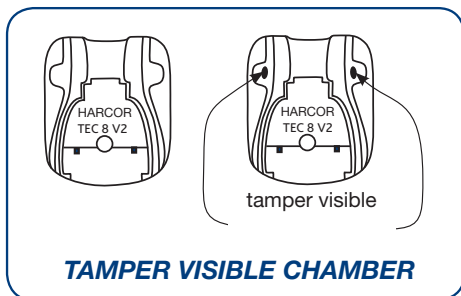

T2 Bag With Handles

TILL BAG WITH HANDLES HCTHTMA..

- Internally accessed windows
- Fully reinforced handles for heavy loads
- Ideal for mail and courier bags
- External dimensions 360 x 460 x 100mm

COLOURS: 02 ● 08 ●