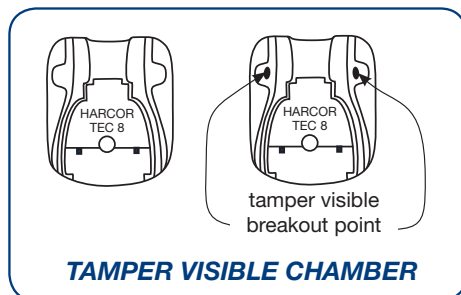

A4 Document Bag - HCA408A..

A4 Document Bag HCA408A..

- For cash movement
- Internally accessed window
- External dimensions 480 x 320mm

COLOURS: 02 ● 08 ● 12 ●

HARCLIP™ SEAL (NUMBERED) HA056..

- Seals can be customised with logo and/or barcoded (min run 10,000)
- Australian designed
- Plain - orange only (HA05010)
- Minimum: 1,000