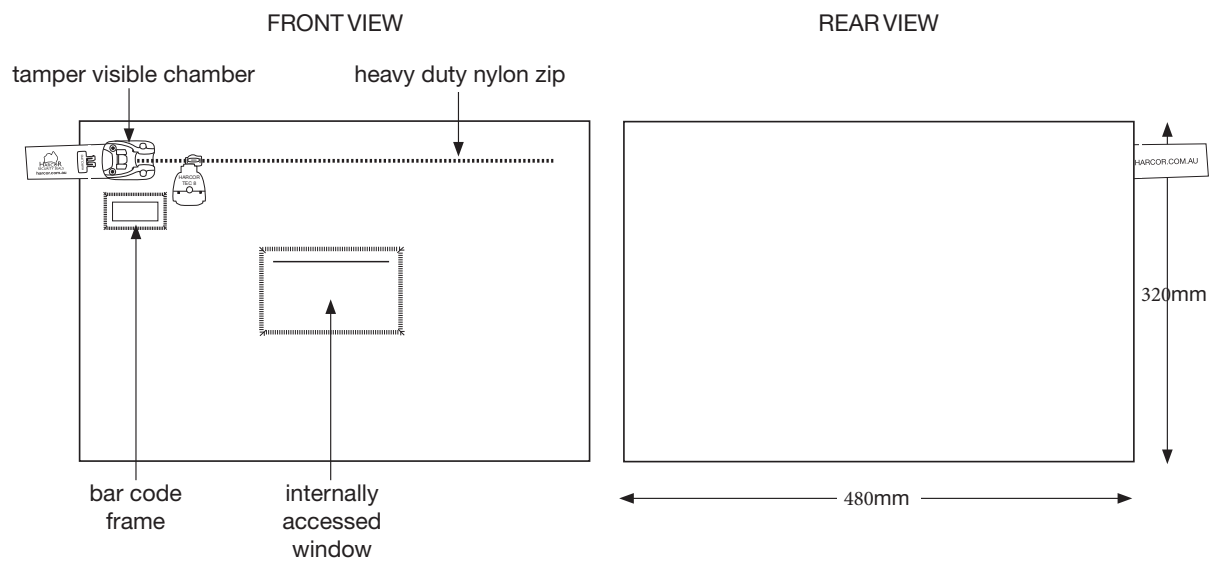

A4 Document Bag - HCA408A..

A4 Document Bag HCA408A..

- For cash movement
- Internally accessed window
- External dimensions 480 x 320mm

COLOURS: 02 ● 08 ● 12 ●

HARCLIP™ SEAL (NUMBERED) HA056..

- Seals can be customised with logo and/or barcoded (min run 10,000)
- Australian designed
- Plain - orange only (HA05010)
- Minimum: 1,000