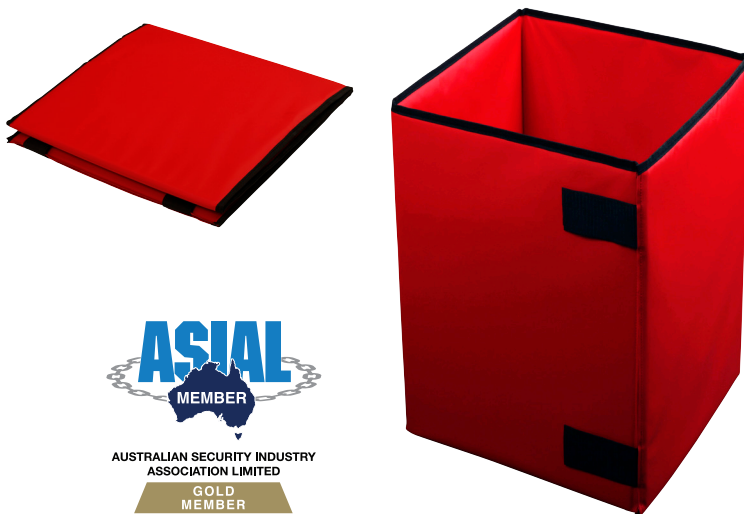

## SMALL BALLOT BAG

Product Code: HCSPZTS12

Bag Size: 400x 250 x 250mm or custom

Material: 520 gsm PVC or custom

A5 Window: External access Velcro closure

Inner Sleeve: Padded, removable & collapsible

Barcoding: Welded barcode window on lid

### Main Features:

- Collapsible for easy storage
- Multiple sealing compartments
- Durable for extreme handling

The Ballot Bag system is approved for use by Electoral Commission Queensland. Ref: Peter McGraw (Assistant Director Local Government)

# BALLOT BAG RANGE

Custom Ballot Bag Solutions Also Available

The Ballot Box bags are designed specifically to meet government needs. This resulted in the production of a Ballot Bag range that is durable, easy to use and store. The addition of two Zip Trap Chambers allows the users to seal the bag using any narrow diameter seal selecting their preferred level of security. The types of compatible seals can vary from indicative to high security cable seals for use when the Ballot Bag is in transit. The Zip Trap Chambers protect the external lid and the internal ballot compartment.

## LARGE BALLOT BAG

Product Code: HCSPZTS12X1  
Bag Size: 450x 600 x 450mm or custom  
Material: 520 gsm PVC or custom  
A4 Window: External access Velcro closure  
A5 Window: External access Velcro closure  
Inner Sleeve: Padded, removable & collapsible  
Barcoding: Welded barcode window on lid  
Stitching : Internal added security  
Handles: Dual 38mm webbed carry handles  
Ballot Slot : Internal stiffening board  
Chambers: Two Zip Trap chambers  
Zip Size: No.10 zipper and puller  
Colour: Red or custom  
Custom Order: Min 25 units