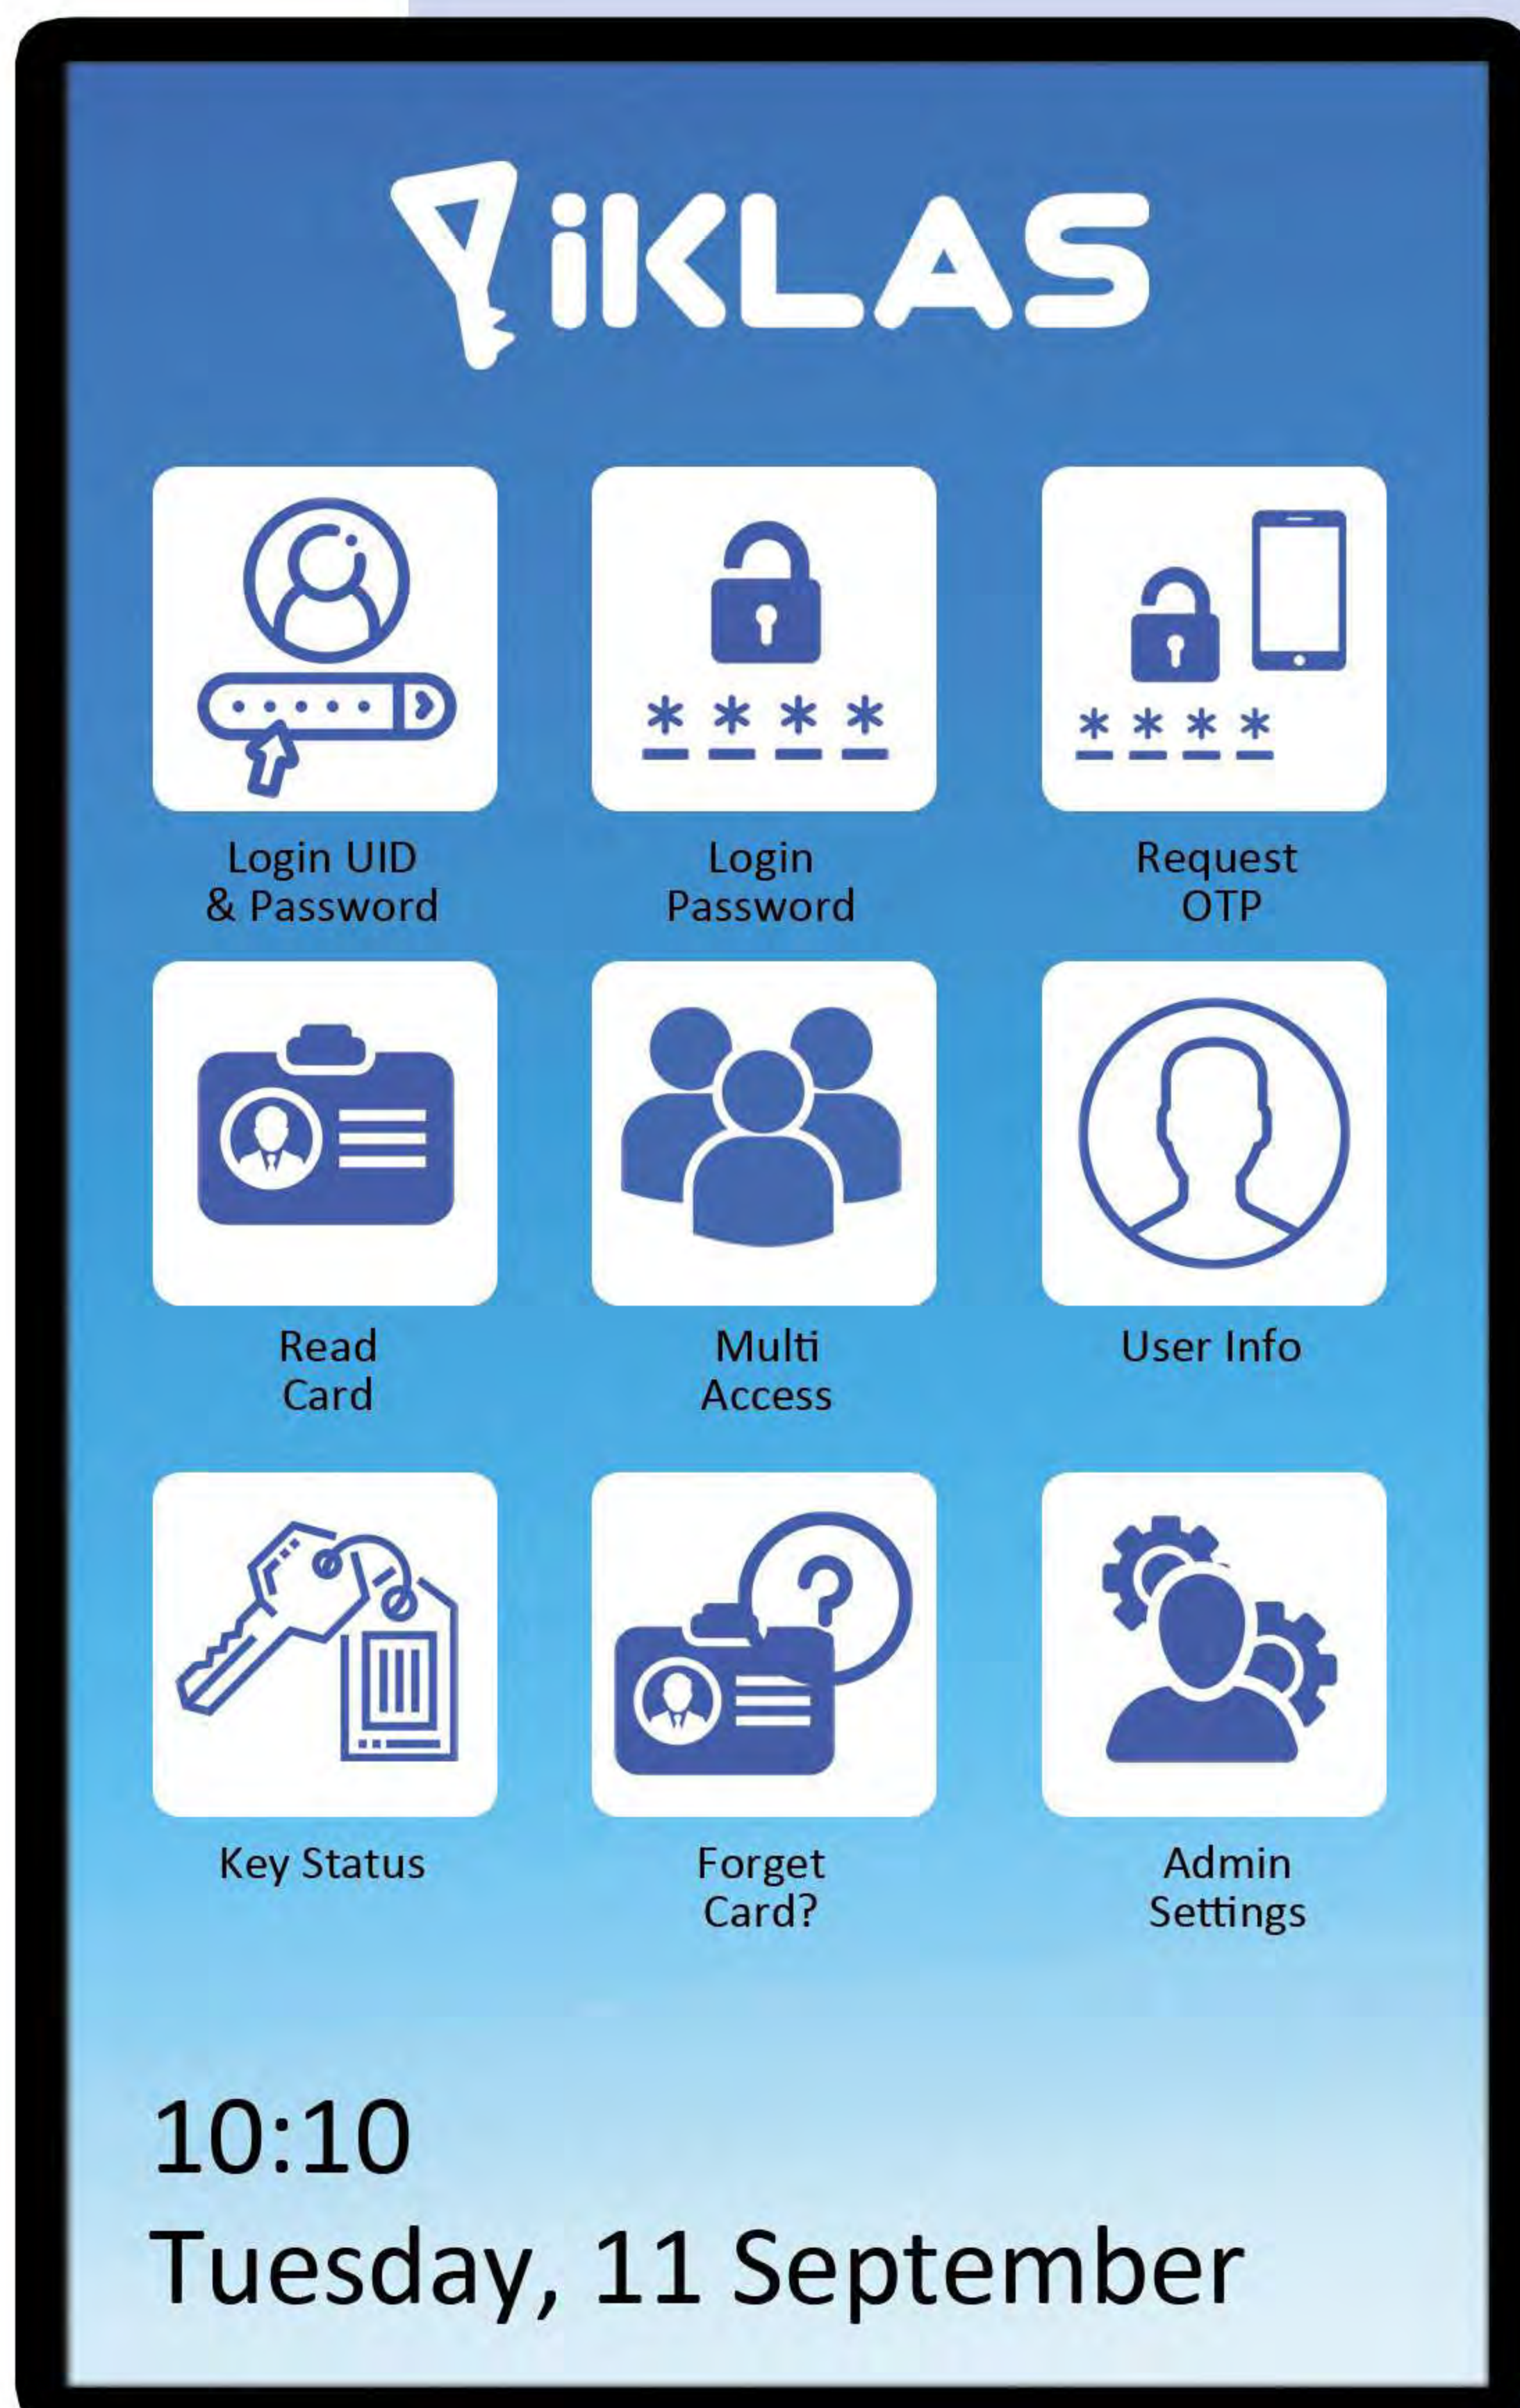

Exclusive Features

Transaction reports at your fingertips

View and download transaction records directly on touchscreen via USB in CSV file format. USB port locked at all times, unless activated.

Users forget to bring card causing additional work load for admin?

Fret not. iKLAS Touch allows administrator an option to allow user to login via password once per month (if enabled) if users forget to bring card.

Various access modes for different users

Various access modes such as biometrics, access cards, alphanumeric user ID and alphanumeric passwords or dual authentication to allow combination of any of the above methods for greater security.

One time password (OTP) for visitors

Visitors/contractors can request for access to keys. Upon request, the system will send an OTP to the administrator. The group members can then approve accordingly and send the OTP to the visitor/contractor.

Perfect size for full experience

Users can enjoy uncompromised experience with our 7 inch LED touch screen.