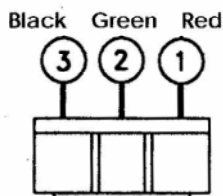

CLUSTER TYPE LED LAMP

Part No. 08LCR525079

FORWARD VOLTAGE: TYP: 18VDC
MAX: 24VDC
FORWARD CURRENT: 40mA
INTENSITY (10mA): MIN 3000 mcd
MAX 5000 mcd
VIEWING ANGLE: 40