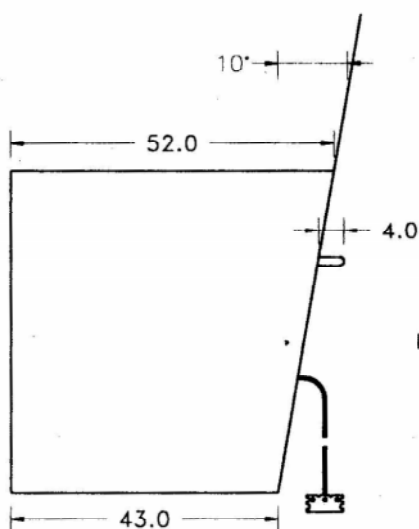

CLUSTER TYPE LED LAMP

Part No. 08LCR525079

FORWARD VOLTAGE: TYP: 18VDC
MAX: 24VDC
FORWARD CURRENT: 40mA
INTENSITY (10mA): MIN 3000 mcd
MAX 5000 mcd
VIEWING ANGLE: 40