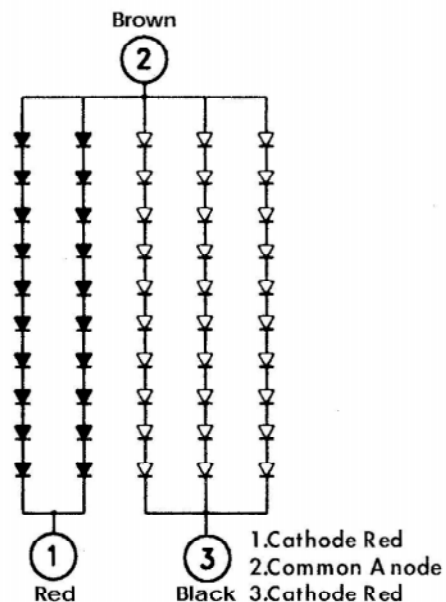

CLUSTER TYPE LED LAMP

Part No. 08LCR525079

FORWARD VOLTAGE: TYP: 18VDC
MAX: 24VDC
FORWARD CURRENT: 40mA
INTENSITY (10mA): MIN 3000 mcd
MAX 5000 mcd
VIEWING ANGLE: 40