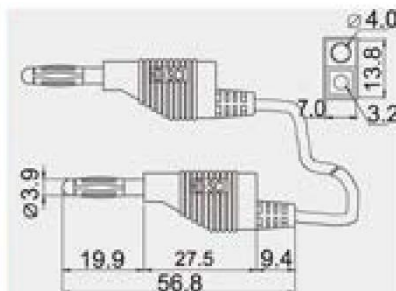

36" Lead Banana to Banana, Red

Part Number - 05ALS19

Specifications :-

FEATURES:

- Material:
Plug: nickel plated heat treated beryllium copper.
Handle: PVC.
- Set of 91cm long PVC insulated lead.
- Fits \varnothing 4mm banana plug & socket.

Red. Black.
(Blue. Yellow. Green)

10A

DC500V 100M Ω

AC 1000V 1 minute

-20°C ~ +80°C