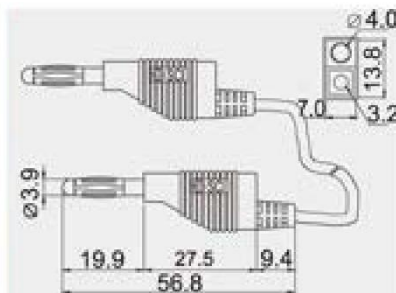

36" Lead Banana to Banana, Green

Part Number - 05ALS14

Specifications :-

FEATURES:

- Material:
Plug: nickel plated heat treated beryllium copper.
Handle: PVC.
- Set of 91cm long PVC insulated lead.
- Fits \varnothing 4mm banana plug & socket.

Red. Black.
(Blue. Yellow. Green)

10A

DC500V 100M Ω

AC 1000V 1 minute

-20 $^{\circ}$ C ~ +80 $^{\circ}$ C