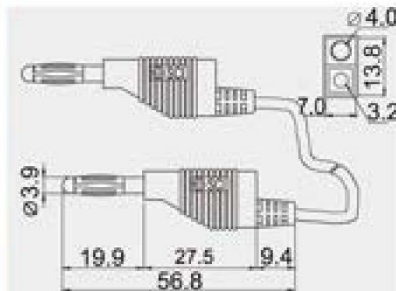

36" Lead Banana to Banana, Black

Part Number - 05ALS12

Specifications :-

FEATURES:

- Material:
Plug: nickel plated heat treated beryllium copper.
Handle: PVC.
- Set of 91cm long PVC insulated lead.
- Fits \varnothing 4mm banana plug & socket.

Red. Black.
(Blue. Yellow. Green)

10A

DC500V 100M Ω

AC 1000V 1 minute

-20 $^{\circ}$ C ~ +80 $^{\circ}$ C