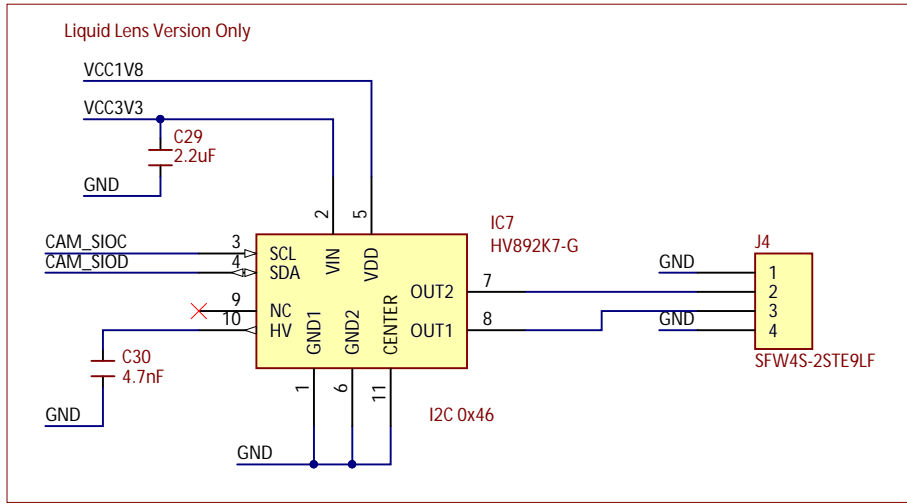

Foot F1 No Load

Foot F2 No Load

Title		Rev
Pcam 5C		C.0
Circuit Image Sensor, Intf & Supply		Copyright 2017
Doc#	500-358	
Engineer	EG	
Author	IC	
Date	10/18/2017	
Sheet#	1 out of 2	

DIGILENT
A National Instruments Company

Digilent Inc.

J5 FFC Cable 686715100001

J2 Lens Holder KJM21P05-5018A V0

Lens1 Lens SJ-2718-650

Title <h1 style="margin: 0;">Pcam 5C</h1>		Rev <h1 style="margin: 0;">C.0</h1> <small>Copyright 2017</small>
Circuit Other Interfaces		 DIGILENT [®] <i>A National Instruments Company</i>
Doc# 500-358		
Engineer EG		
Author IC		
Date 10/18/2017		
Sheet# 2 out of 2		