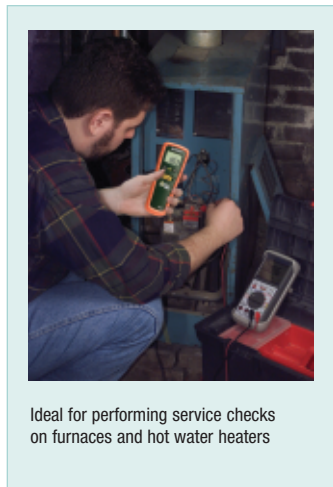

## Carbon Monoxide (CO) Meter

### Features:

- Ergonomic pocket size housing
- One button operation
- Easy to read 1999 count backlit displays CO levels from 0 to 1000ppm
- Audible alarm starting at 35ppm with continuous beeping when above 200ppm
- Backlight for low light conditions
- Max Hold and Data hold buttons
- Auto Power off
- Complete with 9V battery, protective rubber holster, and carrying case

### Applications:

- Ambient air safety checks on residential appliances
- HVAC service on furnaces and hot water heaters
- Home inspections
- Industrial environments where the accumulation of CO is possible

Specifications	
Range	0 to 1000ppm
Resolution	1ppm
Accuracy	5% or $\pm 10$ ppm
Sensor Type	Stabilized electrochemical gas specific (CO)
Sensor Life	3 years (typical)
Power	one 9V battery
Dimensions	6.3 x 2.2 x 1.57" (160 x 56 x 40mm)
Weight	6.35oz (180g)