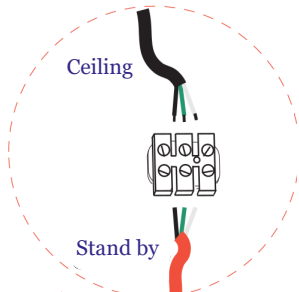

- 1 Prepare the lamp: disassemble the hanging element and install the parts as show in drawing A. Release the three screws marked as "a" and keep them for reuse.

- 2 Install the O ring by tightening the screws as shown. Then loosen them 1/2 a turn counterclockwise to allow an almost non friction movemant of the ball.

# Stand By Pendant

24/27/30/33/35/48/61/72 in  
60/68/76/84/90/122/156/182 cm

Aqua Creations  
Light that matters

3

4

5

6

# Stand By Pendant

24/27/30/33/35/48/61/72 in

60/68/76/84/90/122/156/182 cm

Aqua Creations  
Light that matters

## 60 cm / 24 in