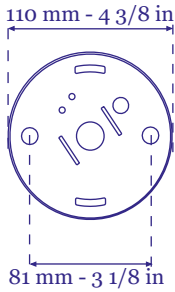

Stand By Pendant

24/27/30/33/35/48/61/72 in
60/68/76/84/90/122/156/182 cm

Aqua Creations
Light that matters

3

4

5

6