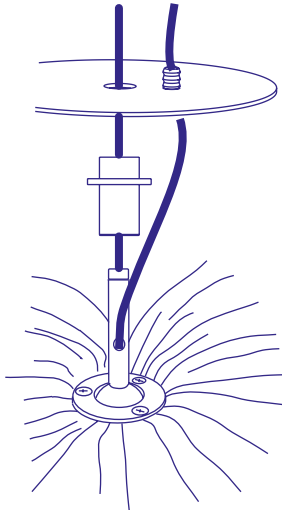

- 1 Prepare the lamp: disassemble the hanging element and install the parts as show in drawing A. Release the three screws marked as "a" and keep them for reuse.

- 2 Install the O ring by tightening the screws as shown. Then loosen them 1/2 a turn counterclockwise to allow an almost non friction movemant of the ball.

# Stand By Pendant

24/27/30/33/35/48/61/72 in  
60/68/76/84/90/122/156/182 cm

Aqua Creations  
Light that matters

3

4

5

6

# Stand By Pendant

24/27/30/33/35/48/61/72 in

60/68/76/84/90/122/156/182 cm

Aqua Creations  
Light that matters