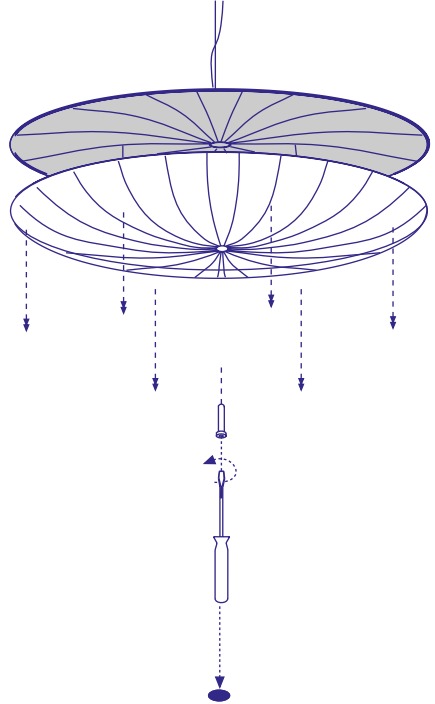

- 1 Prepare the lamp: disassemble the hanging element and install the parts as show in drawing A. Release the three screws marked as "a" and keep them for reuse.

- 2 Install the O ring by tightening the screws as shown. Then loosen them 1/2 a turn counterclockwise to allow an almost non friction movemant of the ball.

# Stand By Pendant

24/27/30/33/35/48/61/72 in  
60/68/76/84/90/122/156/182 cm

Aqua Creations  
Light that matters

3

4

5

6

# Stand By Pendant

24/27/30/33/35/48/61/72 in

60/68/76/84/90/122/156/182 cm

Aqua Creations  
Light that matters

## 60 cm / 24 in