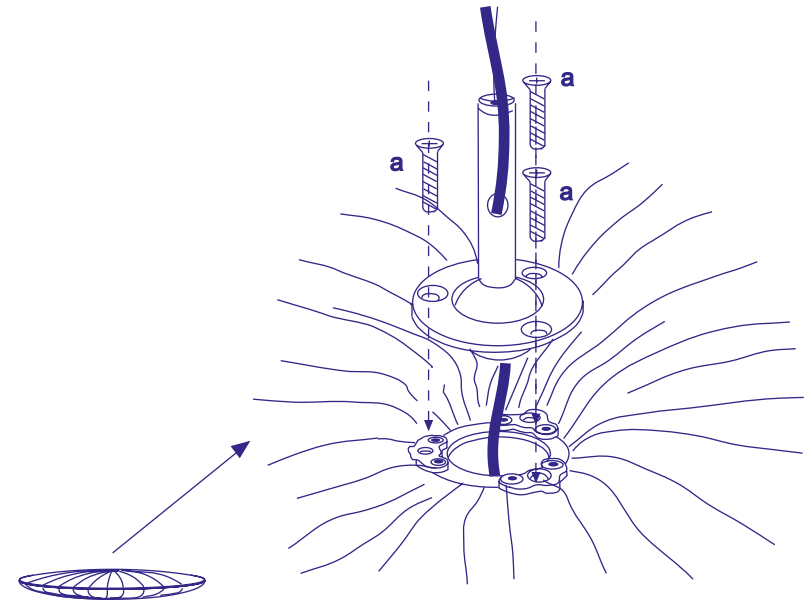

# Stand By Pendant

24/27/30/33/35/48/61/72 in  
60/68/76/84/90/122/156/182 cm

Feb 2018

Aqua Creations  
Light that matters

**Silk Lighting Maintenance:** All Lampshades in the Silk Lighting Collections are made of hand dyed, treated crushed silk that is resistant to mold and fire. The silk is sculpted over a metal structure. For optimal maintenance, vacuum the silk frequently and avoid direct sunlight or smoke. To remove stains use upholstery foam cleaner. (As these vary depending on manufacturer, testing the product on a hidden spot is recommended)

- 1 Prepare the lamp: disassemble the hanging element and install the parts as show in drawing A. Release the three screws marked as "a" and keep them for reuse.

- 2 Install the O ring by tightening the screws as shown. Then loosen them 1/2 a turn counterclockwise to allow an almost non friction movemant of the ball.

# Stand By Pendant

24/27/30/33/35/48/61/72 in  
60/68/76/84/90/122/156/182 cm

Aqua Creations  
Light that matters

3

4

5

6