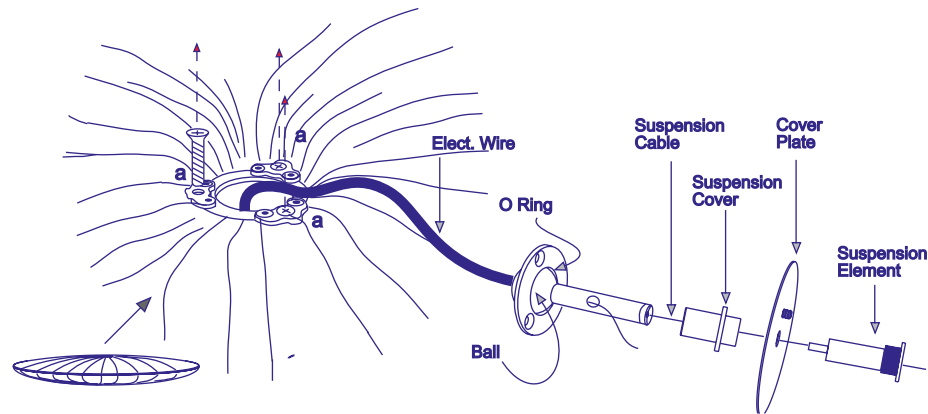

# Stand By Pendant

24/27/30/33/35/48/61/72 in  
60/68/76/84/90/122/156/182 cm

Feb 2018

Aqua Creations  
Light that matters

**Silk Lighting Maintenance:** All Lampshades in the Silk Lighting Collections are made of hand dyed, treated crushed silk that is resistant to mold and fire. The silk is sculpted over a metal structure. For optimal maintenance, vacuum the silk frequently and avoid direct sunlight or smoke. To remove stains use upholstery foam cleaner. (As these vary depending on manufacturer, testing the product on a hidden spot is recommended)

- 1 Prepare the lamp: disassemble the hanging element and install the parts as show in drawing A. Release the three screws marked as "a" and keep them for reuse.

- 2 Install the O ring by tightening the screws as shown. Then loosen them 1/2 a turn counterclockwise to allow an almost non friction movemant of the ball.