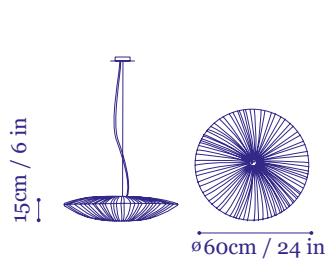

# Stand By Pendant

24/27/30/33/35/48/61/72 in

60/68/76/84/90/122/156/182 cm

Aqua Creations  
Light that matters

## 60 cm / 24 in

### Dimensions