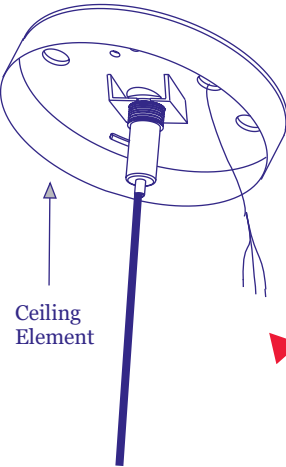

- 1 Prepare the lamp: disassemble the hanging element and install the parts as show in drawing A. Release the three screws marked as "a" and keep them for reuse.

- 2 Install the O ring by tightening the screws as shown. Then loosen them 1/2 a turn counterclockwise to allow an almost non friction movemant of the ball.

# Stand By Pendant

24/27/30/33/35/48/61/72 in  
60/68/76/84/90/122/156/182 cm

Aqua Creations  
Light that matters

3

4

5

6