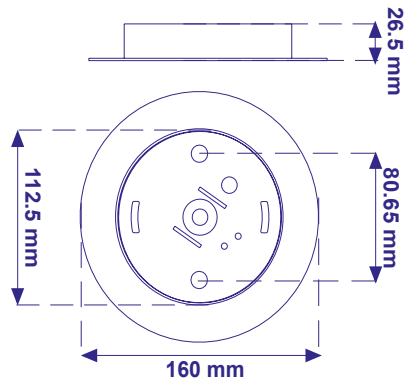

① Option Europe and U.S.A

②

③

Mimosa Pendant

Aqua Creations
Light that matters

4

5

220V-240V Model

UL Listed

Non dimmable

Suspended from a white powder coated ceiling plate
Ø16cm / 6.5 in by a clear electrical cable in adjustable
height, up to 200cm / 78 in long.

Package

Volume: 61 x 61 x 60cm,

24 x 24 x 23.6 in

Weight: 8kg / 17.6lb

Dimensions