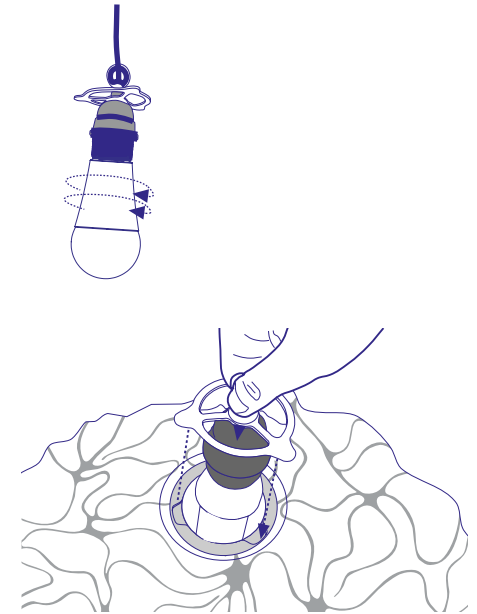

Mimosa Pendant

Feb 2018

Aqua Creations
Light that matters

Mimosa M1 Care Instructions

The polymer covering the galvanized metal structure of the Mimosa shades is best cleaned by regular dry dusting with a feather duster or a dry cloth.

① Option Europe and U.S.A

②

③

Mimosa Pendant

Aqua Creations
Light that matters

4

5

220V-240V Model

E27 Socket.

1x 12W-15W LED bulbs.

Type A dimming (Triac)

CE Certified

120 V Model

E26 Socket.

1x 12W-15W LED bulbs.

Type A dimming (Triac)

UL Listed

Non dimmable

Suspended from a white powder coated ceiling plate
Ø16cm / 6.5 in by a clear electrical cable in adjustable
height, up to 200cm / 78 in long.

Package

Volume: 61 x 61 x 60cm,

24 x 24 x 23.6 in