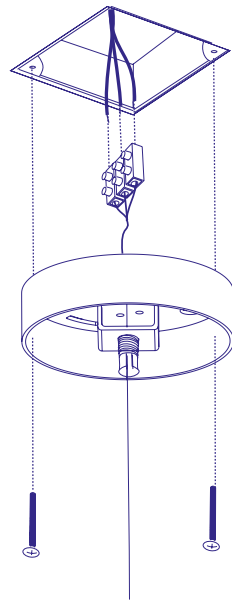

Mimosa Pendant

Feb 2018

Aqua Creations
Light that matters

Mimosa M1 Care Instructions

The polymer covering the galvanized metal structure of the Mimosa shades is best cleaned by regular dry dusting with a feather duster or a dry cloth.

① Option Europe and U.S.A

②

③

Mimosa Pendant

Aqua Creations
Light that matters

4

5

220V-240V Model

UL Listed

Non dimmable

Suspended from a white powder coated ceiling plate
Ø16cm / 6.5 in by a clear electrical cable in adjustable
height, up to 200cm / 78 in long.

Package

Volume: 61 x 61 x 60cm,

24 x 24 x 23.6 in

Weight: 8kg / 17.6lb

Dimensions