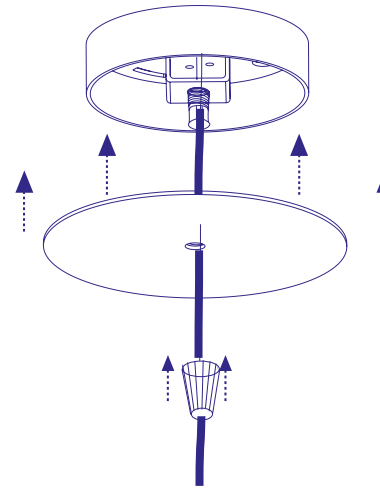

Mimosa Pendant

Feb 2018

Aqua Creations
Light that matters

Mimosa M1 Care Instructions

The polymer covering the galvanized metal structure of the Mimosa shades is best cleaned by regular dry dusting with a feather duster or a dry cloth.

① Option Europe and U.S.A

②

③

Mimosa Pendant

Aqua Creations
Light that matters

4

5

220V-240V Model

UL Listed

Non dimmable

Suspended from a white powder coated ceiling plate
Ø16cm / 6.5 in by a clear electrical cable in adjustable
height, up to 200cm / 78 in long.

Package

Volume: 61 x 61 x 60cm,

24 x 24 x 23.6 in

Weight: 8kg / 17.6lb

Dimensions