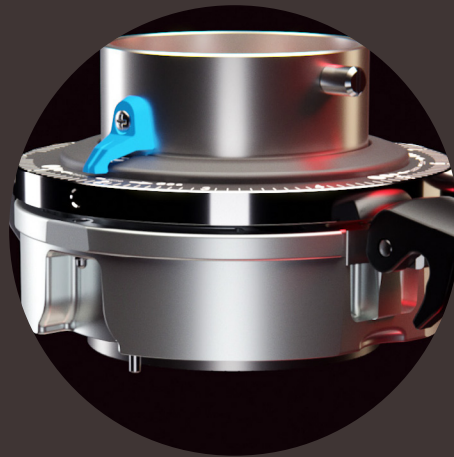

2nd step

3rd step

An easy innovation.

The Pros of this invention

Thanks to the new detachable grinding chamber, the maintenance operations of the grinder are simpler and faster.

It is no longer necessary to remove the adjustment ring to carry out periodic cleaning or burrs replacement.

This innovation allows access to the grinding chamber simply flipping up the two clips

situated either side of the coffee grinder and extract the desired component without losing the grinding point.

Easy detachable grinding chamber

No grinding point setting variation

Easy and quick maintenance

Up to 50% less coffee retention

PRO line available on models:

MODELS	BLADES DIAMETER	POWER
F5	Ø 64 mm	350 watt
F6	Ø 83 mm	650 watt
F71 AK	Ø 71 mm	850 watt
F64 E	Ø 64 mm	350 watt
F64 EVO	Ø 64 mm	350 watt
F83 E	Ø 83 mm	650 watt
F71 EK	Ø 71 mm	850 watt
F64 E XGi	Ø 64 mm	350 watt
F64 EVO XGi	Ø 64 mm	350 watt
F83 E XGi	Ø 83 mm	650 watt
F71 EK XGi	Ø 71 mm	850 watt