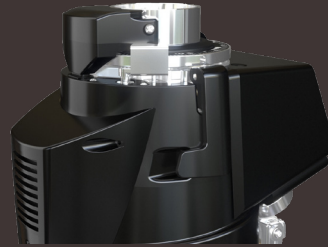

Grind like a Pro

Outstanding performance, highly reliable, easy to use: the new PRO Line.

Fiorenzato presents the first range of professional coffee grinders with a new powerful detachable grinding chamber easy to release.

An innovation that allows the baristas to operate with the grinder in a **simple, intuitive and fast way**, by **removing the detachable grinding chamber** without modify the grinding point setting.

1st step