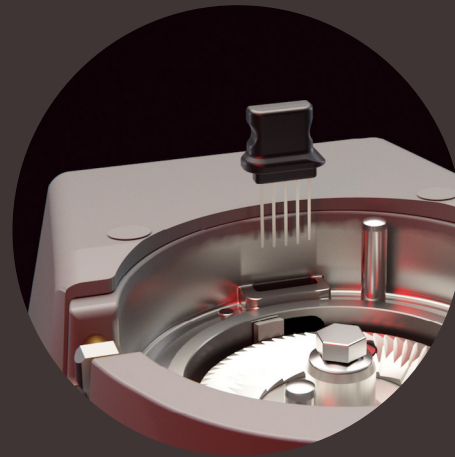

2nd step

3rd step

An easy innovation.

The Pros of this invention

Thanks to the new detachable grinding chamber, the maintenance operations of the grinder are simpler and faster.

It is no longer necessary to remove the adjustment ring to carry out periodic cleaning or burrs replacement.

This innovation allows access to the grinding chamber simply flipping up the two clips

situated either side of the coffee grinder and extract the desired component without losing the grinding point.

Easy detachable grinding chamber

No grinding point setting variation

Easy and quick maintenance

Up to 50% less coffee retention

PRO line available on models:

MODELS	BLADES DIAMETER	POWER
F5	Ø 64 mm	350 watt
F6	Ø 83 mm	650 watt
F71 AK	Ø 71 mm	850 watt
F64 E	Ø 64 mm	350 watt
F64 EVO	Ø 64 mm	350 watt
F83 E	Ø 83 mm	650 watt
F71 EK	Ø 71 mm	850 watt
F64 E XGi	Ø 64 mm	350 watt
F64 EVO XGi	Ø 64 mm	350 watt
F83 E XGi	Ø 83 mm	650 watt
F71 EK XGi	Ø 71 mm	850 watt