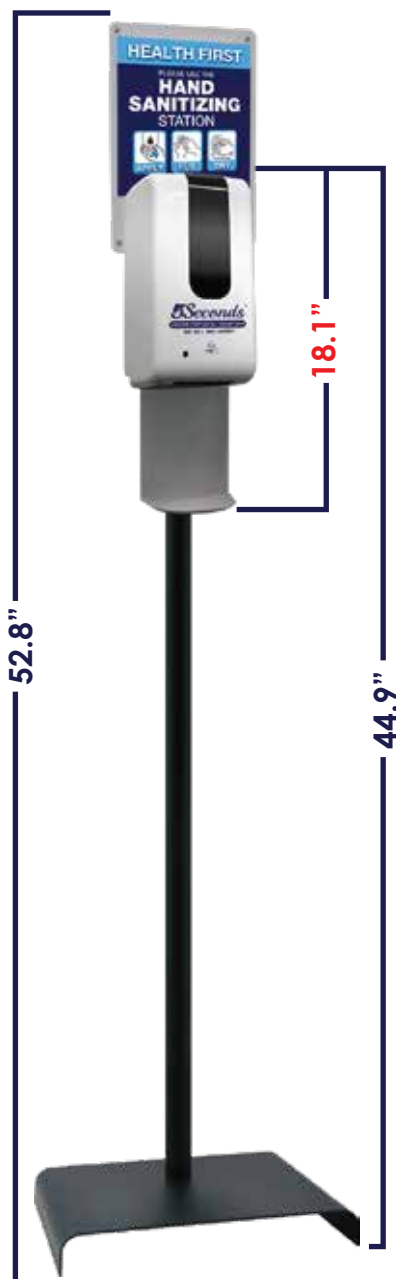

5Seconds™

5 Seconds™ Hand Sanitizer Touchless Dispenser with Floor Stand

DC or Battery

Light (Red) indicator for low power or something under it

Description

5 Seconds™ Touchless Hand Sanitizer Dispenser is easy to use, Just put your hand under the sensor to start the dispenser, you can effectively avoid cross infection without touching the dispenser. It is ideal for use in offices, schools, warehouses, food service facilities, manufacturers, medical facilities, and many more locations! It is crafted with top dispensing technology making it completely hands-free for improved hand hygiene. Our product is ADA compliant & easily accessible to people with disabilities. The Automatic Dispenser is constructed with ABS plastic making it resistant to chemicals, heat, & impact. This automatic dispenser is made to provide long- lasting strength and use. Quick & Easy hand disinfection helps eliminate contamination without physical contact with the dispenser. Quiet, powerful battery-operated dispenser uses four C batteries (not included) or optional DC connection. Dispenser is equipped with lock & key. Ergonomically designed and easy to install.

Feature

- Freestanding design, ideal for high-traffic areas
- Easy-to-load for trouble-free maintenance.
- 5Seconds™ Instant Hand Sanitizer is the most trusted brand in USA
- Easy to install
- High capacity output
- Converts to a locking dispenser – key included
- Fully ADA compliant
- Compatible with 5Seconds™ refillable bag Sku 321567
- Four 'C' Size Batteries not included
- Double sided Health Safety Sign Included

Cartridges

1000mL
Disposable
Bag

Zoho Series -Touchless Dispenser

SKU#	Item
787500	Touchless Hand Sanitizer Dispenser
787100	Touchless Hand Sanitizer Dispenser Set with Tray, Aluminum Pole, Metal Base, & Ad Board
787400	Refill Sanitizer Gel 1000mL Replacement Bag
321567	Refill Sanitizer Liquid Foam 1000mL Replacement Bag

DIMENSIONS

1 LIQUID PUMP

DISPENSER SET ASSEMBLY PARTS

Ad Board

Tray

Aluminum Pole

Metal Base