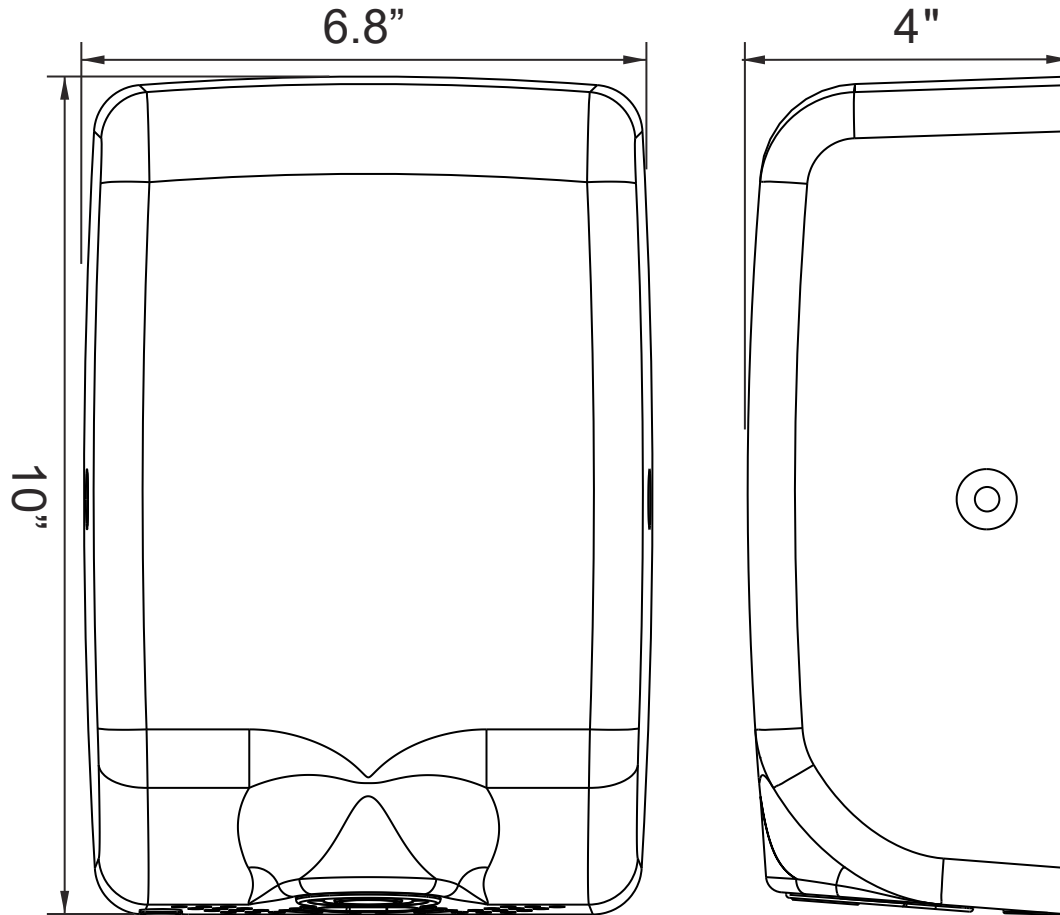

Specifications

Brand	5 Seconds
SKU# (Brushed)	111014
SKU# (White)	111015
Voltage	120V 60Hz, 8.3A, 1000W
Air Temperature	40°C [104°F]
Air Velocity	100M/Seconds [328 FT/S]
Drying Time	10 to 12 Seconds
Protection Level	IP23
Electrical Isolation	Class I
Sensor Range	5-15CM
Dimensions	6.8 x 4 x 10 Inches (WxDxH)
Material	Stainless Steel 304
Motor Power	35000RPM, 600W [0.80HP]
1- Visible Service Blue LED	
2- 60 Seconds Automatic Shut Off	
3- Coarse Particular Filter	

Dimensions

SKU	Box Dimension Inches	Qty.	Net Weight	Gross Weight
111015	10 x 6.8 x 4	1 Pc	5.51 LBS	7 LBS
111014	10 x 6.8 x 4	1 Pc	5.51 LBS	7 LBS

Automatic hands ON/OFF by infrared sensor

100 Meter/seconds speed
10- 12 Seconds drying time
60 Seconds auto shut off