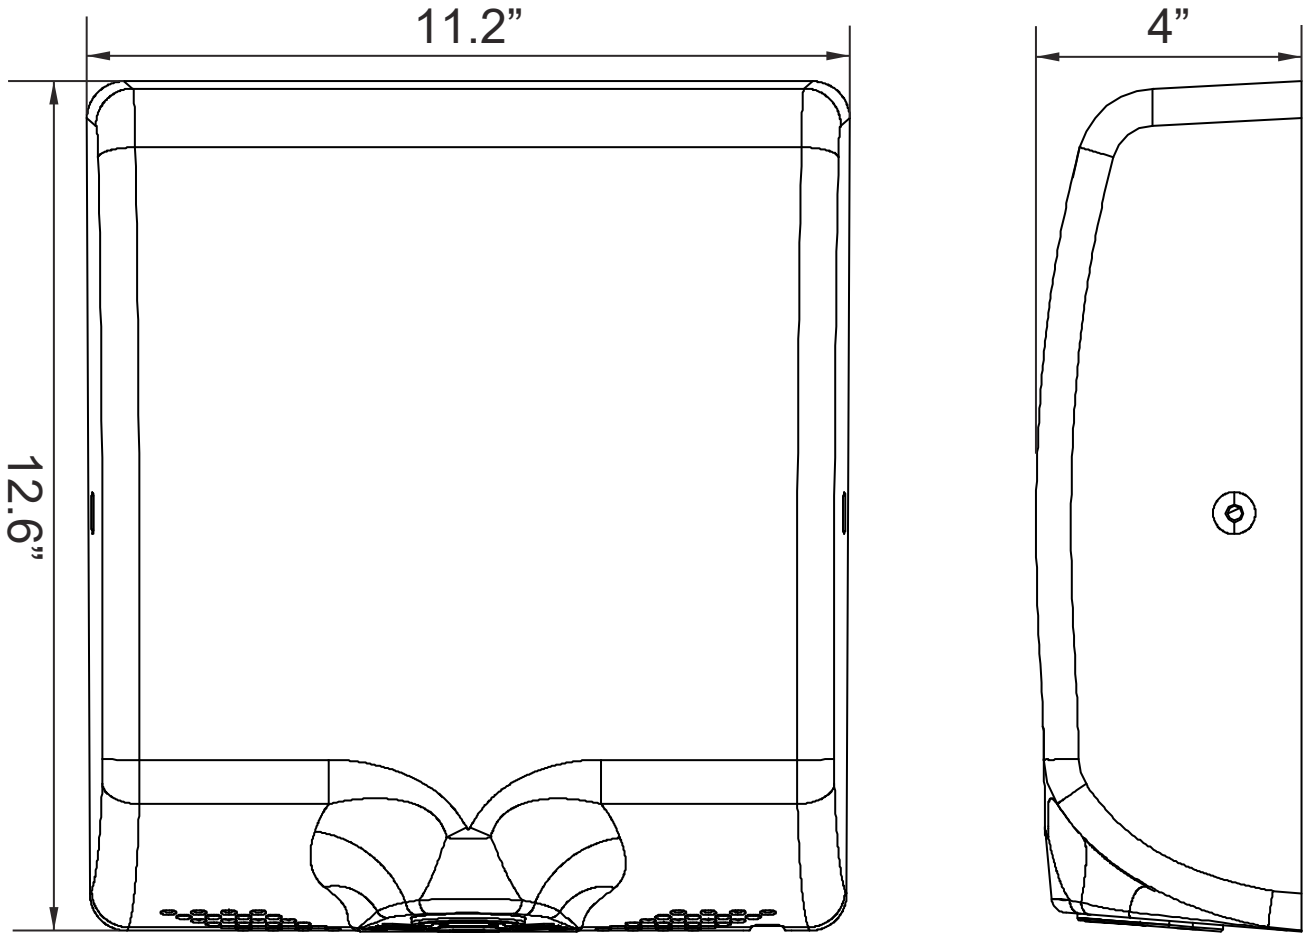

# Specifications

Brand	5 Seconds
SKU# (Brushed)	111012
SKU# (White)	111013
Voltage	120V 60Hz, 8.3A, 1000W
Air Temperature	40°C [104°F]
Air Velocity	100M/Seconds [328 FT/S]
Drying Time	10 to 12 Seconds
Protection Level	IP23
Electrical Isolation	Class I
Sensor Range	5-15CM
Dimensions	W11.2 x D4 x H12.6 Inches
Material	Stainless Steel 304
Motor Power	35000RPM, 600W [0.80HP]
1- Visible Service Blue LED	
2- 60 Seconds Automatic Shut Off	

# Dimensions

SKU	Box Dimension Inches	Qty.	Net Weight	Gross Weight
111012	12.6 x 11.2 x 4	1 Pc	7.16 LBS	8 LBS
111013	12.6 x 11.2 x 4	1 Pc	7.16 LBS	8 LBS

Automatic hands ON/OFF by infrared sensor

100 Meter/seconds speed  
10- 12 Seconds drying time  
60 Seconds auto shut off