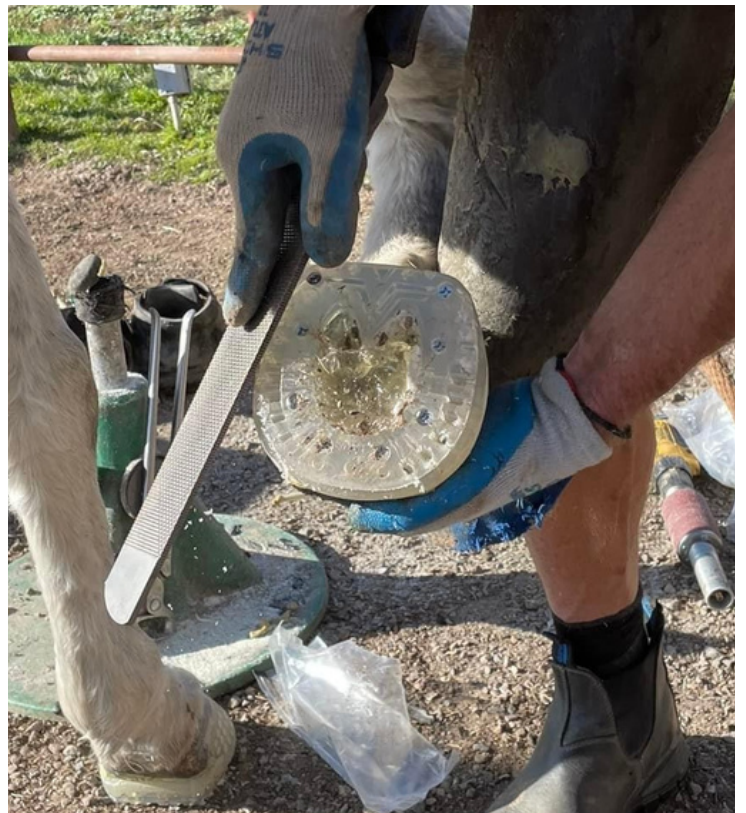

EasyShoe Versa Grip Rocker

SB-ROCKER

The EasyShoe Versa Grip Rocker attaches to the bottom of all Versa shoes with the "Grip" tread pattern using eight included screws. The Rocker gives hoof care professionals the ability to add mechanics to a shoe without removing the shoe. The Rocker can be added, manipulated, or removed at any time during the shoeing cycle without removing the Versa Grip shoe.

Available in front patterns, sizes 114-150. Sold in pairs. Shoe not included.