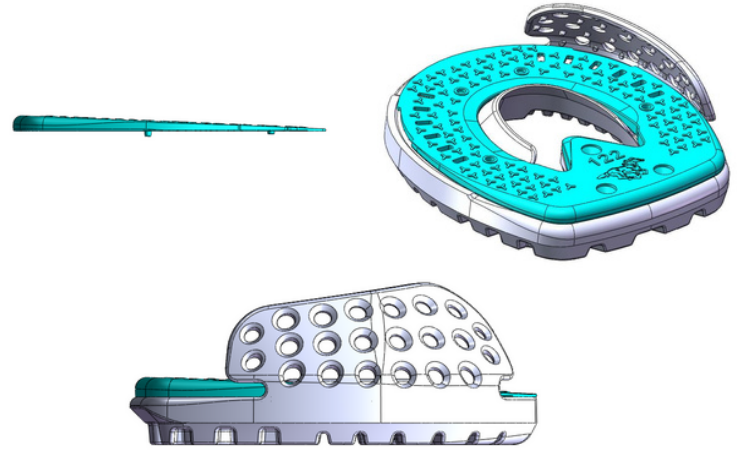

VERSA GRIP

The EasyShoe Versa Grip lineup consists of hybrid urethane horseshoes available in nail-on and glue-on application options. The Versa Grip offers versatility for endurance riding, trail riding, dressage, show jumping, carriage driving, western disciplines, and more. The wide web design also makes the Versa Grip ideal for therapy cases. Holds pour-in packing very well.

EasyShoe Versa Grip Rocker

SB-ROCKER

The EasyShoe Versa Grip Rocker attaches to the bottom of all Versa shoes with the "Grip" tread pattern using eight included screws. The Rocker gives hoof care professionals the ability to add mechanics to a shoe without removing the shoe. The Rocker can be added, manipulated, or removed at any time during the shoeing cycle without removing the Versa Grip shoe.

Available in front patterns, sizes 114-150. Sold in pairs. Shoe not included.

EasyShoe Versa Grip Wedge

SB-WED2.5-F (FRONT) and SB-WED2.5-H (HIND)

The EasyShoe Versa Grip Wedge inserts inside all Versa shoes with the "Grip" tread pattern using three included screws. The Wedge insert adds 2.5 degrees of heel lift and can be stacked to add 5 or 7.5 degrees of total lift.

Available in front and hind patterns, sizes 114-150. Sold in pairs. Shoe not included.

EasyShoe EasyTab

SB-EST

The EasyShoe EasyTab is a flexible cuff that can be welded to all Versa Grip horseshoes. Enjoy easy gluing with holes designed specifically for glue tips. Once welded to the horseshoe, simply apply the tabs to the hoof wall using acrylic glue such as EasyShoe Bond Glue. The EasyTab is ideal for the Versa Grip line or resetting the Versa Grip Glue. Sold in pairs.