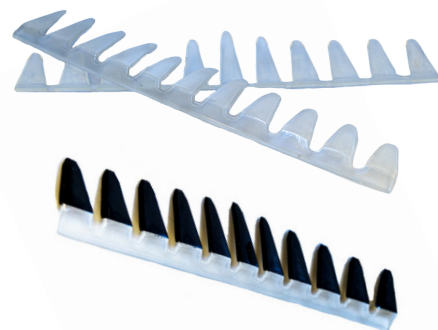

11 Finger Tabs

SB-ES-11R (Rubber) and SB-ES-11 (Urethane)

Weld on 11 Finger Tabs to any Versa Grip horseshoe. Tabs can be applied to hoof wall using EasyShoe Quick Set Super Glue. The Super Glue is easy to apply and holds strong for a full trim cycle. Glue-on tabs available in Rubber (Black) or Urethane (Clear).

11 Finger Tabs are compatible with the Versa Grip, Versa Grip With Studs, Versa Grip Gold, Versa Grip Light, and Versa Grip Glue.