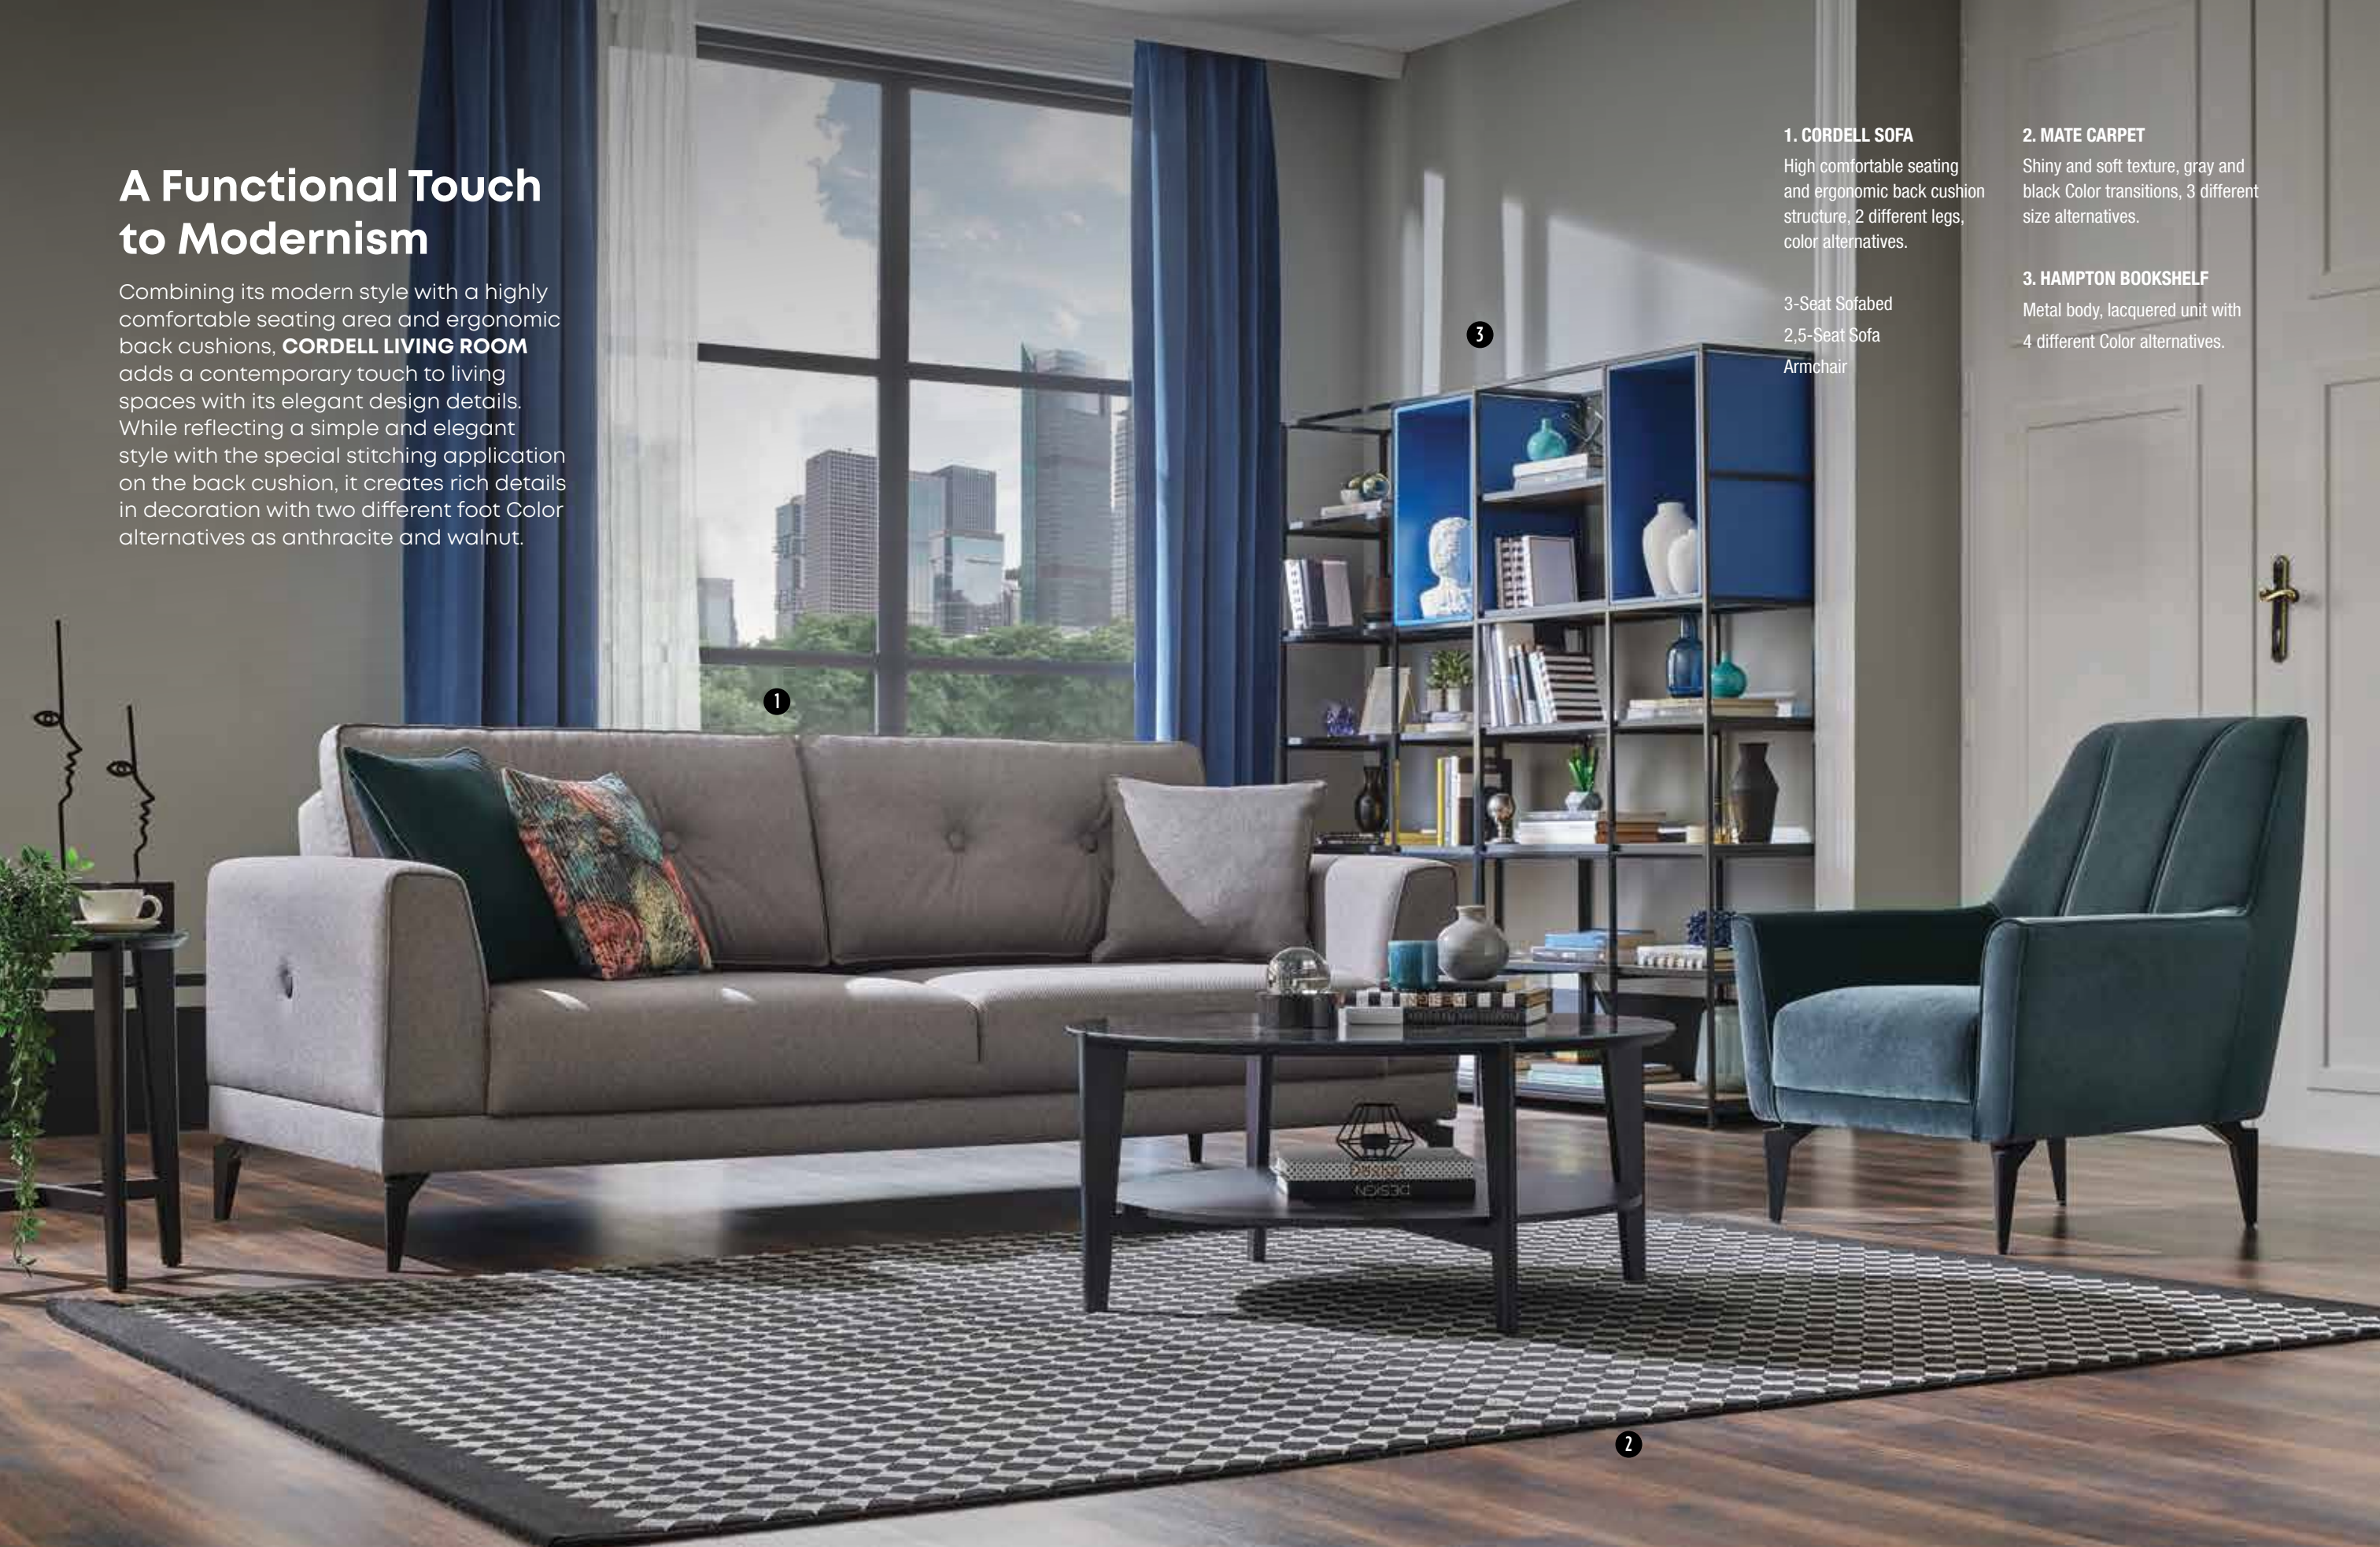

A Functional Touch to Modernism

Combining its modern style with a highly comfortable seating area and ergonomic back cushions, **CORDELL LIVING ROOM** adds a contemporary touch to living spaces with its elegant design details. While reflecting a simple and elegant style with the special stitching application on the back cushion, it creates rich details in decoration with two different foot Color alternatives as anthracite and walnut.

1. CORDELL SOFA

High comfortable seating and ergonomic back cushion structure, 2 different legs, color alternatives.

3-Seat Sofabed
2,5-Seat Sofa
Armchair

2. MATE CARPET

Shiny and soft texture, gray and black Color transitions, 3 different size alternatives.

3. HAMPTON BOOKSHELF

Metal body, lacquered unit with 4 different Color alternatives.