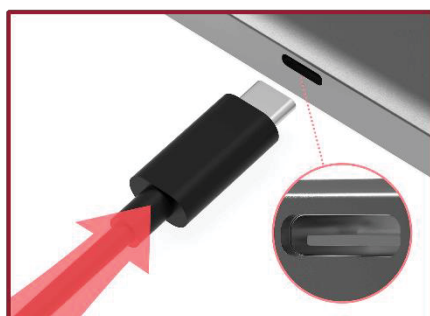

## Instruction

This is a low frequency tag scanner that adopt wireless identification technology and it supports reading EMID, FDX-B(ISO11784/85) etc. tag.

This scanner uses high brightness OLED display which can be seen clearly in bright light environment. It can store max 128 records of tag information with its built - in memory, users can upload the information to the computer through USB type-C cable and Bluetooth connectivity.

## Product Details

Superior Type C Speed

- 1) Tag type
- 2) USB connect
- 3) USB type C port
- 4) Battery status
- 5) Tag ID
- 6) Scan button