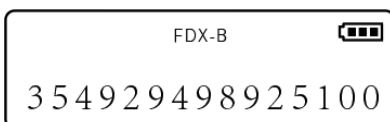

2- The tag No. will be displayed on screen if detect a tag, display "no tag find" if no tag is detected.