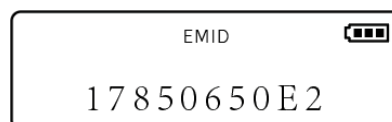

2- The tag No. will be displayed on screen if detect a tag, display "no tag find" if no tag is detected.