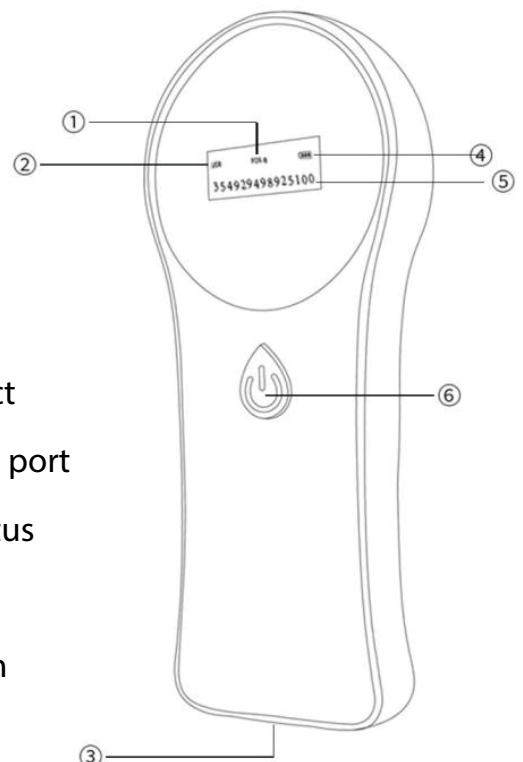

## Instruction

This is a low frequency tag scanner that adopt wireless identification technology and it supports reading EMID, FDX-B(ISO11784/85) etc. tag.

This scanner uses high brightness OLED display which can be seen clearly in bright light environment. It can store max 128 records of tag information with its built - in memory, users can upload the information to the computer through USB type-C cable and Bluetooth connectivity.

## Product Details

Superior Type C Speed

- 1) Tag type
- 2) USB connect
- 3) USB type C port
- 4) Battery status
- 5) Tag ID
- 6) Scan button