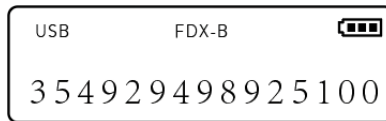

3- Device could be charged and uploaded data by USB cable.

When device is connected by USB, "USB" will be displayed at top left corner, and on charging status for battery status.

Press scan button for 3s, data will be uploaded from scanner, MAX 128 records. After uploading successfully, display as below