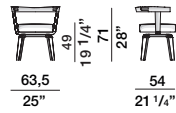

DIMENSIONS

Notes

No reductions of any kind or changes in finish are possible.

Solid ash wood stained

dining chair

PSE1