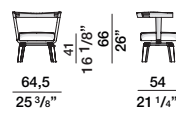

low chair

PSB1

padded backrest

PSI1