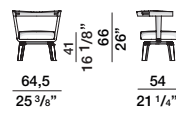

DATASHEET

REGISTERED
DESIGN

IX.2023

moltenigroup.com

Dimensions in centimeters and inches. The right to discontinue and make changes is reserved. This information is based on the latest product information available at the time of printing.

2—
3

AVAILABLE IN FIRE-RESISTANT
VERSION TB117 AND BS5852
FOR A 12% SURCHARGE

DATASHEET

REGISTERED
DESIGN

IX.2023

DIMENSIONS

Notes

No reductions of any kind or changes in finish are possible.

Solid ash wood stained

dining chair

PSE1

low chair

PSB1

padded backrest

PSI1

Solid American walnut