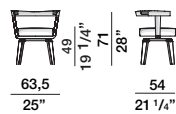

SPECIAL EDITION IN MOHAIR VELVET

dining chair

PSE1