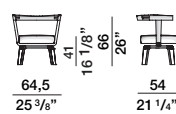

low chair

PSB1

padded backrest

PSI1

DATASHEET

REGISTERED
DESIGN

IX.2023