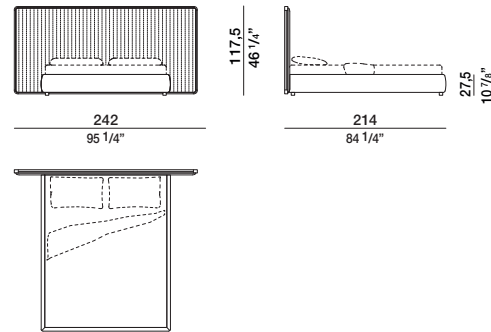

DIMENSIONS

Notes

- Upon request, a depth of 210 cm (internal measurement) is available on OLE16-OLE18 with a surcharge.
- **The headboard must rest against the wall.**
- There are no upholstered versions, even for the outer part.

	INNER DIMENSIONS		OUTER DIMENSIONS		D / D1 Space for insertion of the slatted base
	L1 Width	P2 Depth	L Width	P Depth	
160	160 63"	201 79 1/8"	242 95 1/4"	214 84 1/4"	7,5/21 3' / 8 1/4" 9/19 3 1/4" / 7 1/2" 11,8/17 4 5/8" / 6 3/4"
180	180 70 7/8"	201 79 1/8"	262 103 1/8"	214 84 1/4"	
KS	193,5 76 1/8"	206 81 1/8"	262 103 1/8"	218 85 7/8"	

Molteni & C

3—
3

beds

OLE16

OLE18

OLEKS

DATASHEET

REGISTERED
DESIGN

IX.2023