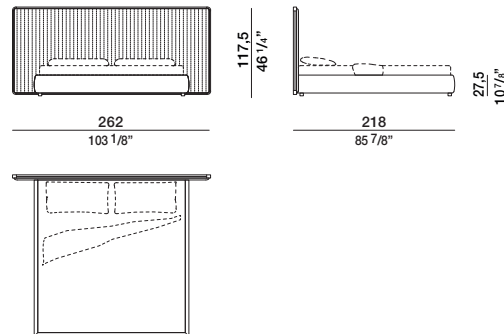

OLEKS

DATASHEET

REGISTERED
DESIGN

IX.2023