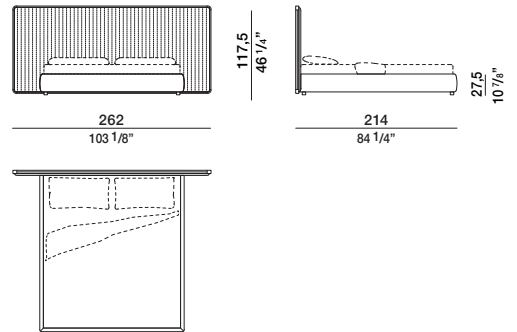

DIMENSIONS

Notes

- Upon request, a depth of 210 cm (internal measurement) is available on OLE16-OLE18 with a surcharge.
- **The headboard must rest against the wall.**
- There are no upholstered versions, even for the outer part.

	INNER DIMENSIONS		OUTER DIMENSIONS		D / D1 Space for insertion of the slatted base
	L1 Width	P2 Depth	L Width	P Depth	
160	160 63"	201 79 1/8"	242 95 1/4"	214 84 1/4"	7,5/21 3' / 8 1/4" 9/19 3 1/4" / 7 1/2" 11,8/17 4 5/8" / 6 3/4"
180	180 70 7/8"	201 79 1/8"	262 103 1/8"	214 84 1/4"	
KS	193,5 76 1/8"	206 81 1/8"	262 103 1/8"	218 85 7/8"	

Molteni & C

3—
3

beds

OLE16

OLE18

OLEKS

DATASHEET

REGISTERED
DESIGN

IX.2023