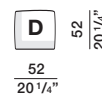

back cushion

ACSD

DATASHEET

REGISTERED
DESIGN

IX.2023

DIMENSIONS

Augusto depth 116

sofa