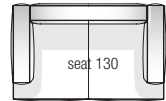

back cushion

ACSD

DATASHEET

REGISTERED
DESIGN

IX.2023

DIMENSIONS

Augusto depth 116

sofa