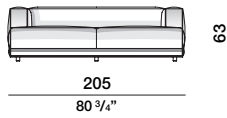

back cushion

ACSC

back cushion

ACSD

sofa