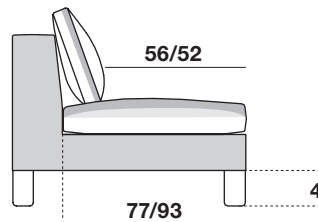

AVAILABLE IN FIRE-RESISTANT
VERSION TB117 AND BS5852
FOR A 12% SURCHARGE

Depth of seat structure alone 77 cm (depth 100 cm)
Depth of seat structure alone 93 cm (depth 116 cm)
Depth of seat with backrest cushion 65 cm
Depth of seat with backrest cushion 56 cm (depth 100 cm)
Depth of seat with backrest cushion 52 cm (depth 116 cm)
Height from floor to bottom of sofa 4 cm