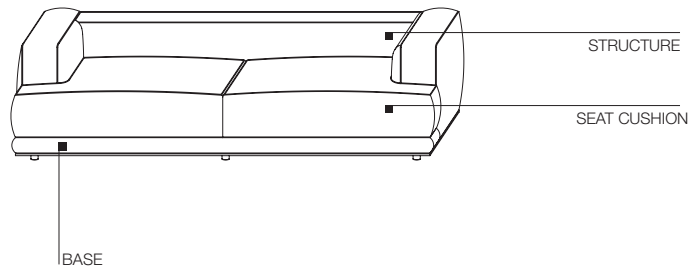

DATASHEET

REGISTERED
DESIGN

IX.2023

TECHNICAL INFORMATION

INTERNAL STRUCTURE

Frame made of solid spruce (Picea abies) and particle board panels, with elastic straps.

PADDING STRUCTURE

High-firmness, variable-density polyurethane foam. Cover in bonded velveteen.

AVAILABLE IN FIRE-RESISTANT
VERSION TB117 AND BS5852
FOR A 12% SURCHARGE

Depth of seat structure alone 77 cm (depth 100 cm)
Depth of seat structure alone 93 cm (depth 116 cm)
Depth of seat with backrest cushion 65 cm
Depth of seat with backrest cushion 56 cm (depth 100 cm)
Depth of seat with backrest cushion 52 cm (depth 116 cm)
Height from floor to bottom of sofa 4 cm