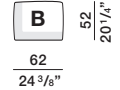

REGISTERED
DESIGN

IX.2023

DIMENSIONS

Island

IS1915

back cushion

ACSA

back cushion