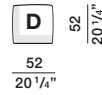

DEPTH 100 CM

Sofa W 185 depth 100

Sofa W 205 depth 100

Sofa W 235 depth 100

Sofa W 270 depth 100

DATASHEET

REGISTERED
DESIGN

IX.2023

DIMENSIONS

Augusto depth 100

sofa

DV1810

back cushion

ACSC

back cushion

ACSD