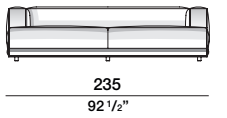

back cushion

ACSC

back cushion

ACSD

sofa