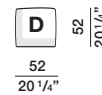

DIMENSIONS

Augusto depth 100

sofa

DV1810

back cushion

ACSC

back cushion

ACSD

sofa

DV2010

back cushion

ACSC

back cushion

ACSD

sofa

DV2310

back cushion

ACSC

back cushion

ACSD

sofa

DV2710

back cushion

ACSC

back cushion

ACSD

DATASHEET

REGISTERED
DESIGN

IX.2023