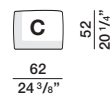

back cushion

ACSD

DATASHEET

REGISTERED
DESIGN

IX.2023

DIMENSIONS

Augusto depth 116

sofa