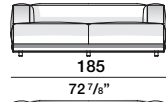

back cushion

ACSD

DATASHEET

REGISTERED
DESIGN

IX.2023

DIMENSIONS

Augusto depth 116

sofa