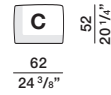

DEPTH 100 CM

Sofa W 185 depth 100

Sofa W 205 depth 100

Sofa W 235 depth 100

Sofa W 270 depth 100

DATASHEET

REGISTERED
DESIGN

IX.2023

DIMENSIONS

Augusto depth 100

sofa

DV1810

back cushion

ACSC

back cushion

ACSD