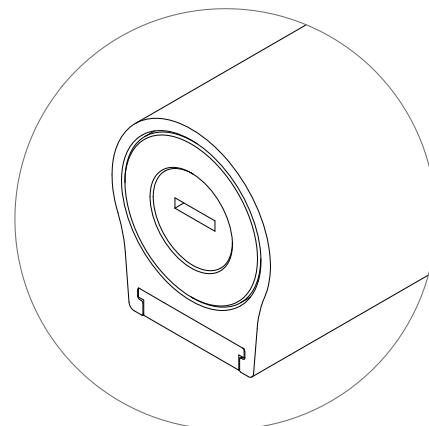

- ③ The battery has an autonomy of 8 hours.
  30 minutes before full discharging
  the light intensity of the lamp will decrease.
  Use the USB plug located under the lamp to
  charge it.

La batteria è dotata di un' autonomia di 8 ore.
30 minuti prima dello scaricamento totale
l'intensità luminosa della lampada diminuirà.
Utilizzare la presa USB posizionata nella parte
inferiore della lampada per caricarla.