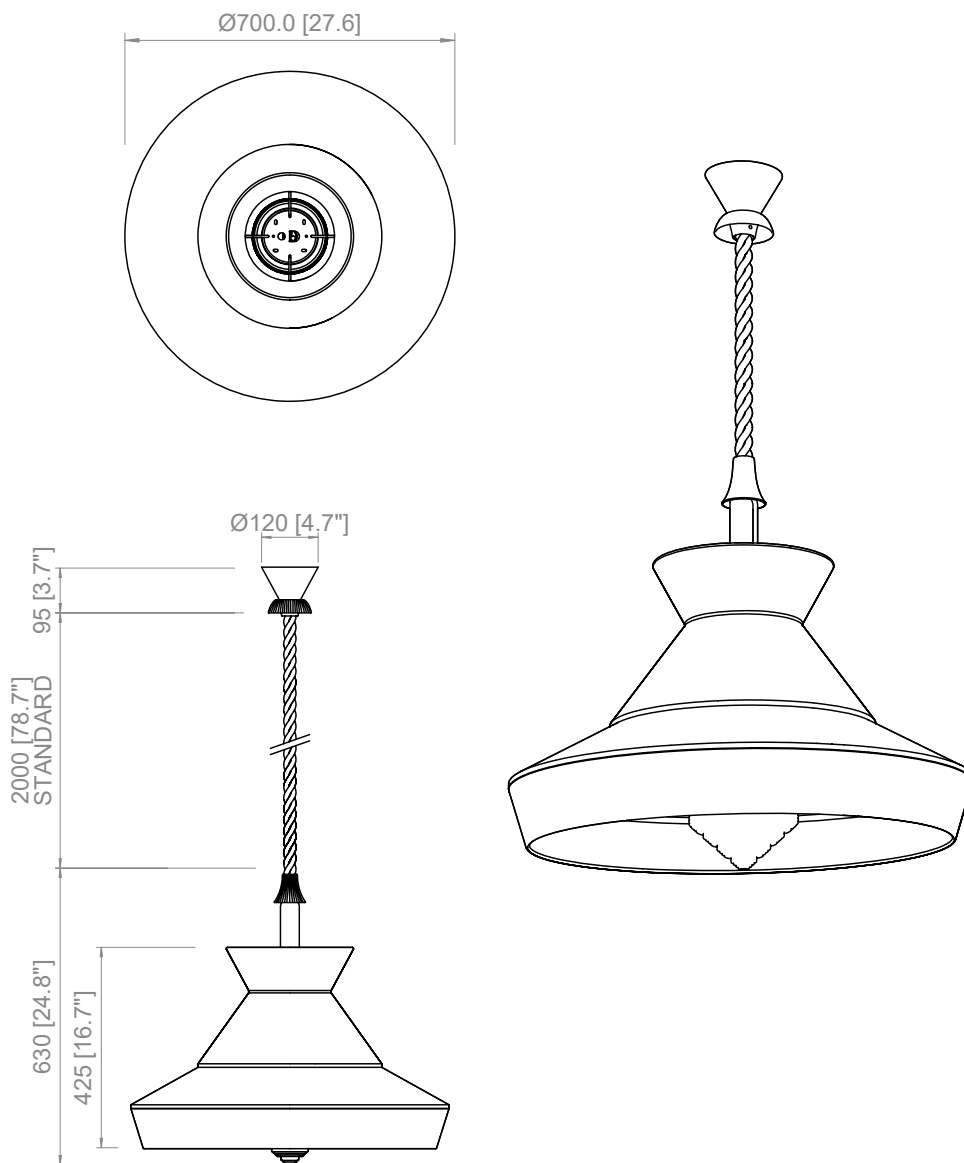

CAVO / CABLE

Corda da marina impermeabile intrecciata in tinta verde
Green waterproof braided rope

SO

H: 200 cm
H: 78.7"

FRONTE LUMINOSA / LIGHT SOURCE

E27 T8 Tubular LED
IP65

Utilizzabili lampadine LED fino alla massima potenza disponibile sul mercato

You can use LED light bulbs of the highest available wattage

H max. 12,5 cm / 4.9"

1 X E27 T8
Lampadina Tubular LED
Tubular LED bulb

 Calypso SO XL Outdoor

USA / LIGHT SOURCE

E26 T8 Tubular LED
IP65

You can use LED light bulbs of the highest available wattage

H max. 12,5 cm / 4.9"

1 X E26 T8
Tubular LED bulb

PRODOTTO / PRODUCT

PESO / WEIGHT
8 kg / 17.6 lbs

BOX 1

L: 55 cm / 21.6"
W: 24 cm / 9.4"
H: 30 cm / 11.8"

PESO / WEIGHT
3,5 kg / 7.7 lbs

BOX 2

L: 76 cm / 29.9"
W: 76 cm / 29.9"
H: 45 cm / 17.7"

PESO / WEIGHT
7 kg / 15.4 lbs

PRODOTTO / PRODUCT

PESO / WEIGHT
8 kg / 17.6 lbs

BOX 1

L: 55 cm / 21.6"
W: 24 cm / 9.4"
H: 30 cm / 11.8"

PESO / WEIGHT
3,5 kg / 7.7 lbs