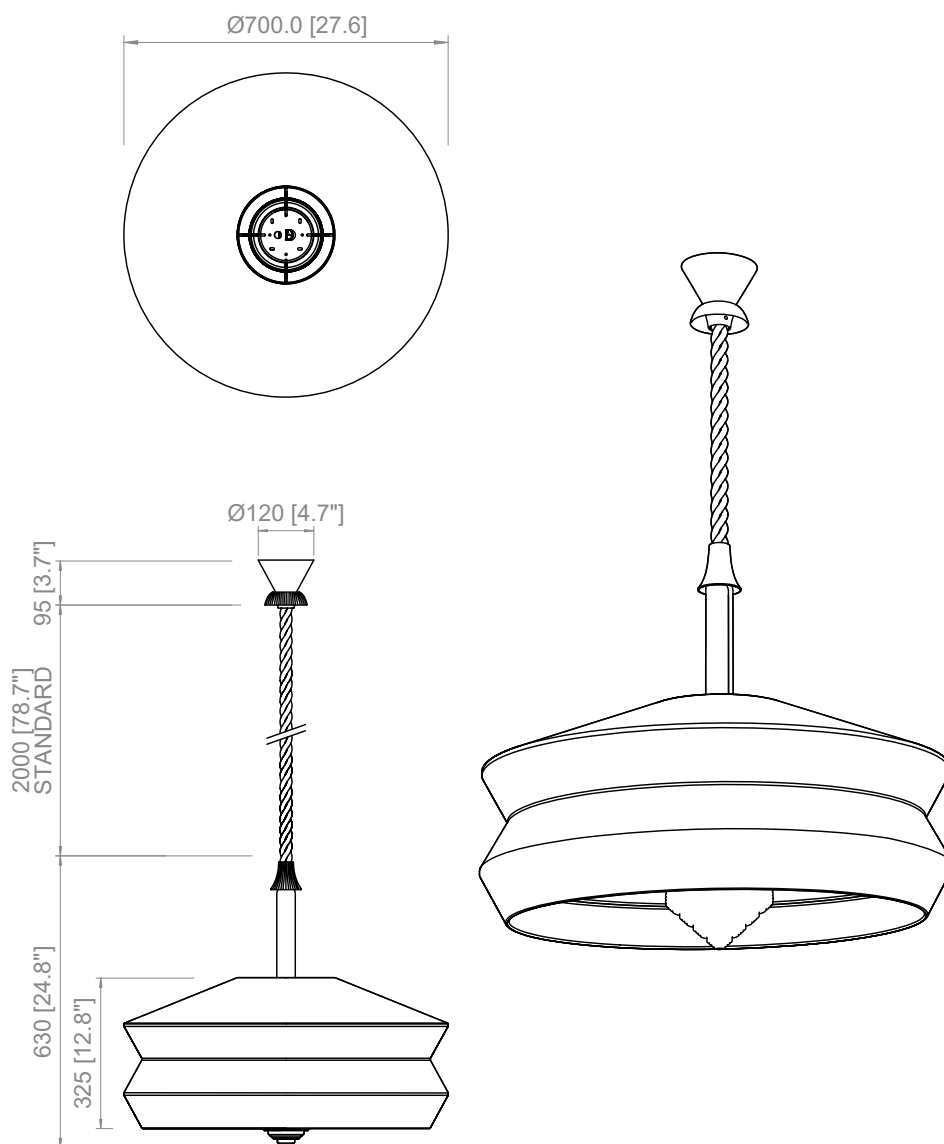

CAVO / CABLE

Corda da marina impermeabile intrecciata in tinta verde
Green waterproof braided rope

SO

H: 200 cm
H: 78.7"

FRONTE LUMINOSA / LIGHT SOURCE

E27 T8 Tubular LED
IP65

Utilizzabili lampadine LED fino alla massima potenza disponibile sul mercato

You can use LED light bulbs of the highest available wattage

H max. 12,5 cm / 4.9"

1 X E27 T8
Lampadina Tubular LED
Tubular LED bulb

 Calypso SO XL Outdoor

USA / LIGHT SOURCE

E26 T8 Tubular LED
IP65

You can use LED light bulbs of the highest available wattage

H max. 12,5 cm / 4.9"

1 X E26 T8
Tubular LED bulb

PRODOTTO / PRODUCT

PESO / WEIGHT
8 kg / 17.6 lbs

BOX 1

L: 55 cm / 21.6"
W: 24 cm / 9.4"
H: 30 cm / 11.8"

PESO / WEIGHT
3,5 kg / 7.7 lbs

BOX 2

L: 76 cm / 29.9"
W: 76 cm / 29.9"
H: 45 cm / 17.7"

PESO / WEIGHT
7 kg / 15.4 lbs

PRODOTTO / PRODUCT

PESO / WEIGHT
8 kg / 17.6 lbs

BOX 1

L: 55 cm / 21.6"
W: 24 cm / 9.4"
H: 30 cm / 11.8"

PESO / WEIGHT
3,5 kg / 7.7 lbs