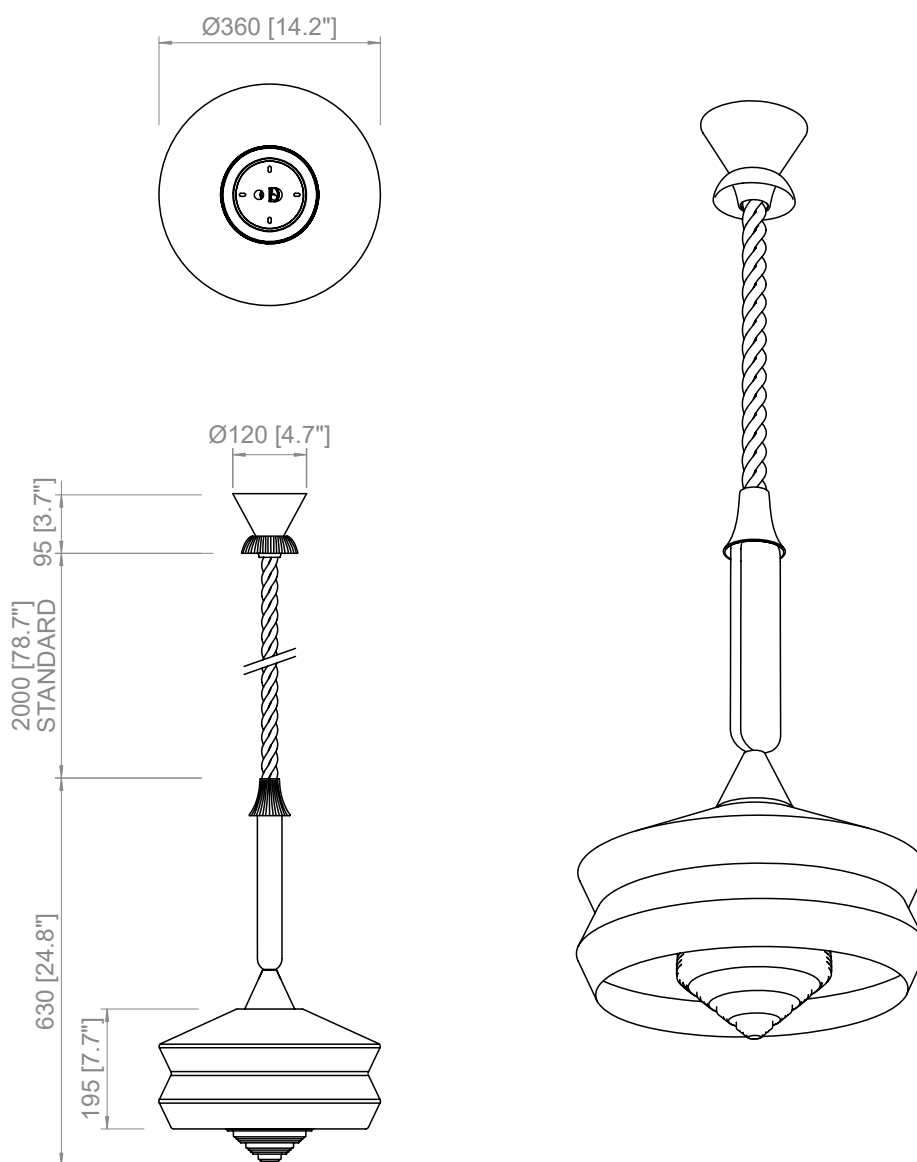

CAVO / CABLE

Corda da marina impermeabile intrecciata in tinta verde
Green waterproof braided rope

SO

H: 200 cm
H: 78.7"

FONTE LUMINOSA / LIGHT SOURCE

E27 T8 Tubular LED
IP65
Utilizzabili lampadine LED fino alla massima potenza disponibile sul mercato

You can use LED light bulbs of the highest available wattage

H max. 12,5 cm / 4.9"

1 X E27 T8
Lampadina Tubular LED
Tubular LED bulb

Calypso SO Outdoor

USA / LIGHT SOURCE

E26 T8 Tubular LED
IP65

You can use LED light bulbs of the highest available wattage

H max. 12,5 cm / 4.9"

1 X E26 T8
Tubular LED bulb

PRODOTTO / PRODUCT

PESO / WEIGHT
4 kg / 8.8 lbs

BOX 1

L: 55 cm / 21.6"
W: 24 cm / 9.4"
H: 30 cm / 11.8"

PESO / WEIGHT
3,5 kg / 7.7 lbs

BOX 2

L: 44 cm / 17.3"
W: 44 cm / 17.3"
H: 24 cm / 9.4"

PESO / WEIGHT
2,5 kg / 5.5 lbs

PRODOTTO / PRODUCT

PESO / WEIGHT
4 kg / 8.8 lbs

BOX 1

L: 55 cm / 21.6"
W: 24 cm / 9.4"
H: 30 cm / 11.8"

PESO / WEIGHT
3,5 kg / 7.7 lbs