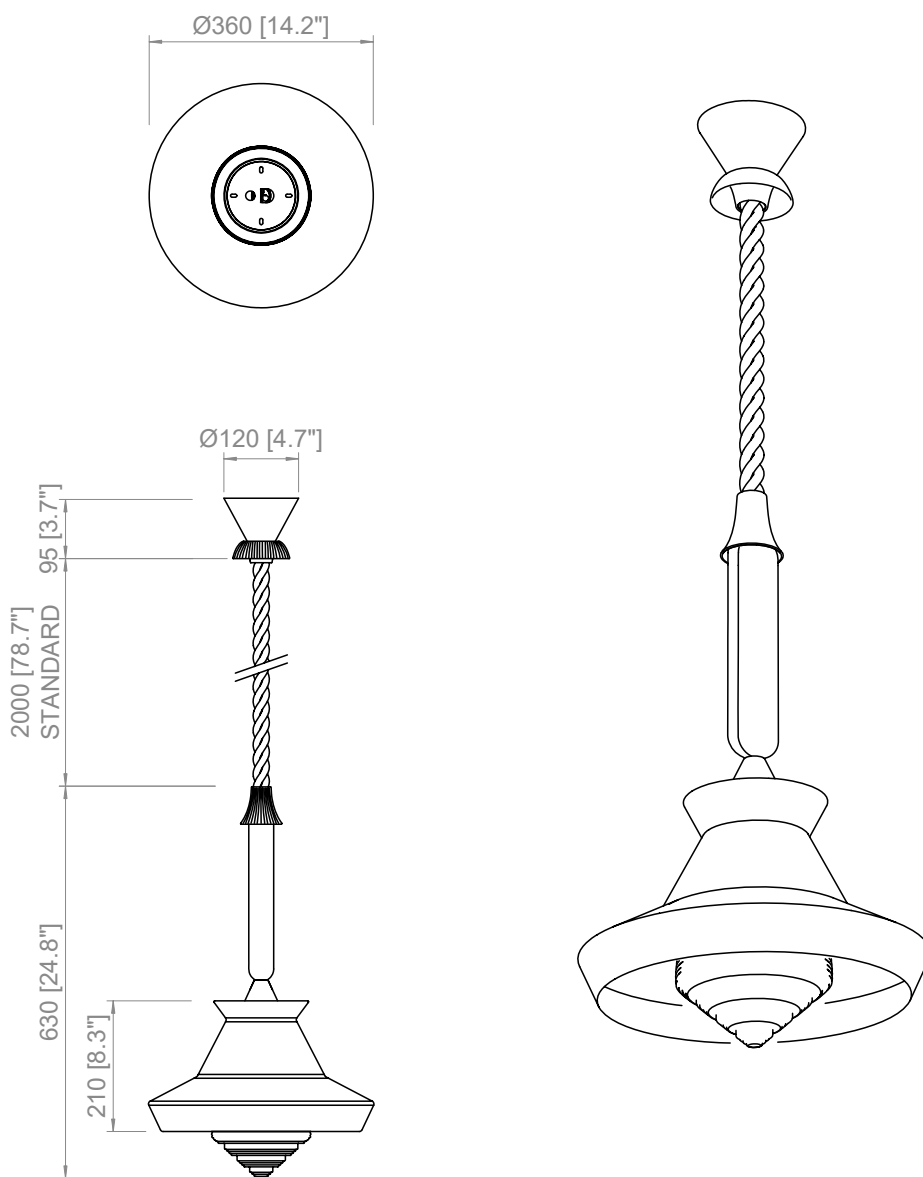

CAVO / CABLE

Corda da marina impermeabile intrecciata in tinta verde
Green waterproof braided rope

SO

H: 200 cm
H: 78.7"

FONTE LUMINOSA / LIGHT SOURCE

E27 T8 Tubular LED
IP65
Utilizzabili lampadine LED fino alla massima potenza disponibile sul mercato

You can use LED light bulbs of the highest available wattage

H max. 12,5 cm / 4.9"

1 X E27 T8
Lampadina Tubular LED
Tubular LED bulb

Calypso SO Outdoor

USA / LIGHT SOURCE

E26 T8 Tubular LED
IP65

You can use LED light bulbs of the highest available wattage

H max. 12,5 cm / 4.9"

1 X E26 T8
Tubular LED bulb

PRODOTTO / PRODUCT

PESO / WEIGHT
4 kg / 8.8 lbs

BOX 1

L: 55 cm / 21.6"
W: 24 cm / 9.4"
H: 30 cm / 11.8"

PESO / WEIGHT
3,5 kg / 7.7 lbs

BOX 2

L: 44 cm / 17.3"
W: 44 cm / 17.3"
H: 24 cm / 9.4"

PESO / WEIGHT
2,5 kg / 5.5 lbs

PRODOTTO / PRODUCT

PESO / WEIGHT
4 kg / 8.8 lbs

BOX 1

L: 55 cm / 21.6"
W: 24 cm / 9.4"
H: 30 cm / 11.8"

PESO / WEIGHT
3,5 kg / 7.7 lbs