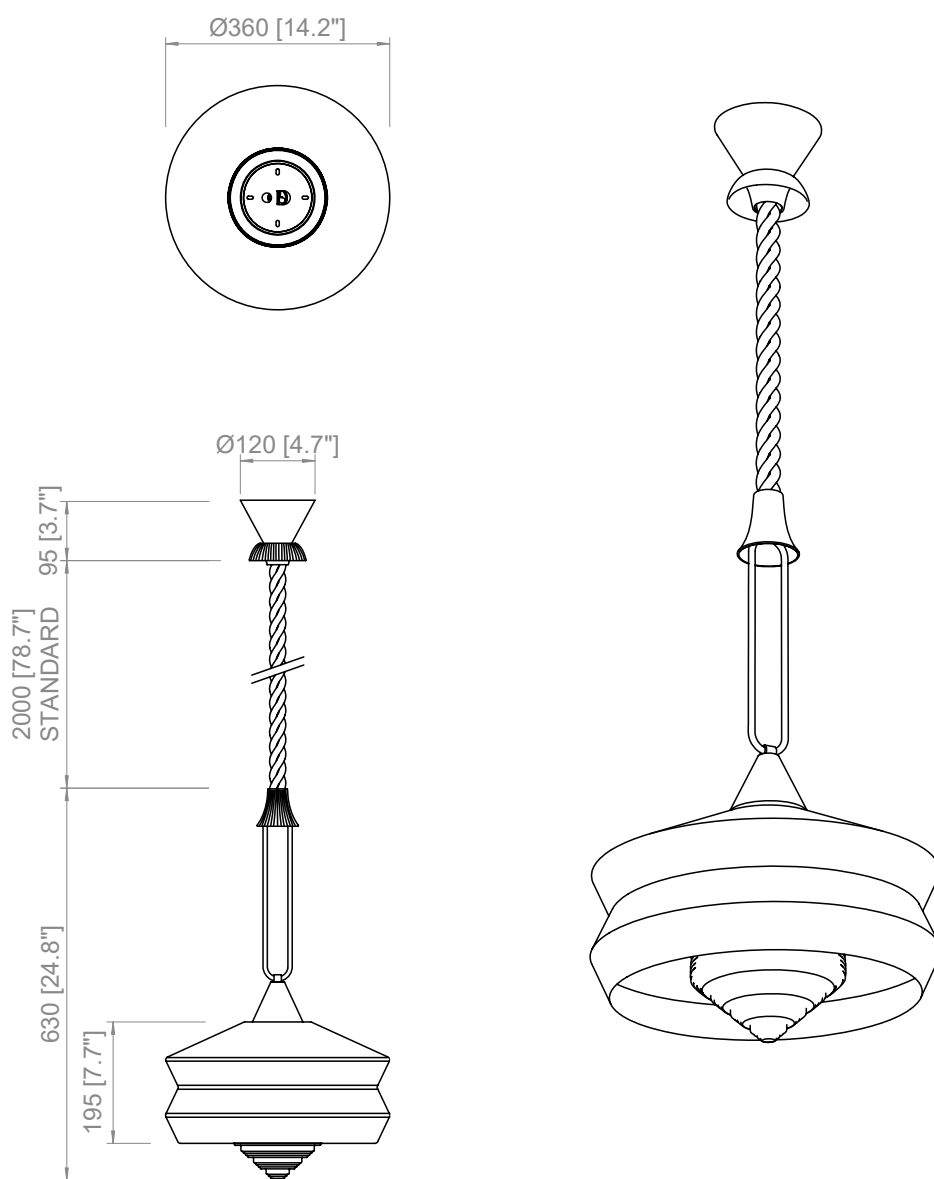

CAVO / CABLE

Seta intrecciata verde muschio
Moss green braided silk

SO

H: 200 cm
H: 78.7"

FONTE LUMINOSA / LIGHT SOURCE

E27 LED

Utilizzabili lampadine LED fino alla massima potenza disponibile sul mercato

You can use LED light bulbs of the highest available wattage

1 X E27

Lampadina LED

LED light bulb

Calypso SO

USA / LIGHT SOURCE

E26 LED

You can use LED light bulbs of the highest available wattage

1 X E26

LED light bulb

PRODOTTO / PRODUCT

PESO / WEIGHT
4 kg / 8.8 lbs

BOX 1

L: 55 cm / 21.6"
W: 24 cm / 9.4"
H: 30 cm / 11.8"

PESO / WEIGHT
3,5 kg / 7.7 lbs

BOX 2

L: 44 cm / 17.3"
W: 44 cm / 17.3"
H: 24 cm / 9.4"

PESO / WEIGHT
2,5 kg / 5.5 lbs

PRODOTTO / PRODUCT

PESO / WEIGHT
4 kg / 8.8 lbs

BOX 1

L: 55 cm / 21.6"
W: 24 cm / 9.4"
H: 30 cm / 11.8"

PESO / WEIGHT
3,5 kg / 7.7 lbs

BOX 2

L: 44 cm / 17.3"
W: 44 cm / 17.3"
H: 24 cm / 9.4"