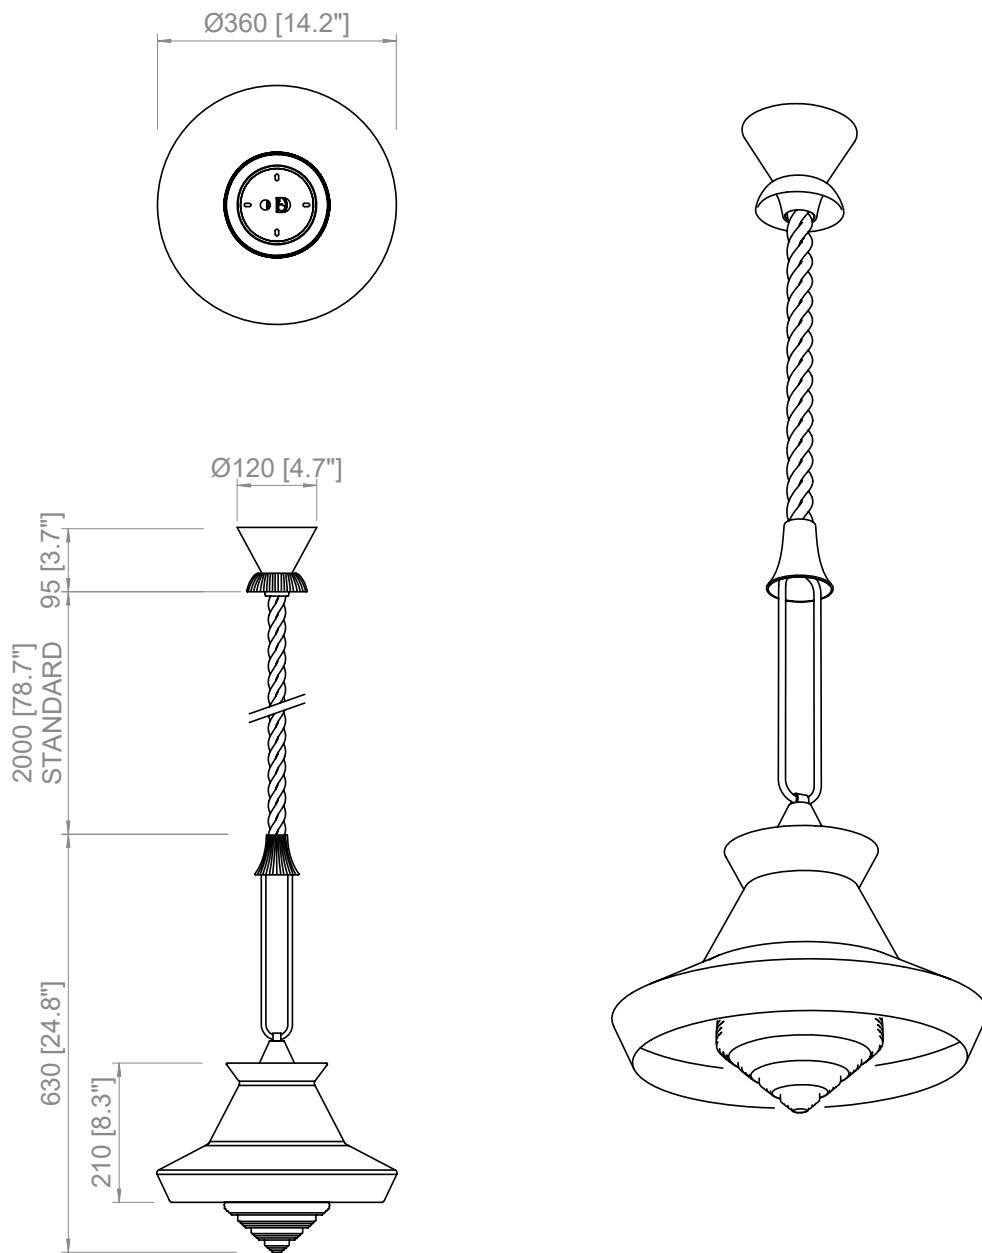

CAVO / CABLE

Seta intrecciata verde muschio
Moss green braided silk

SO

H: 200 cm
H: 78.7"

FONTE LUMINOSA / LIGHT SOURCE

E27 LED

Utilizzabili lampadine LED fino alla massima potenza disponibile sul mercato

You can use LED light bulbs of the highest available wattage

1 X E27

Lampadina LED

LED light bulb

Calypso SO

USA / LIGHT SOURCE

E26 LED

You can use LED light bulbs of the highest available wattage

1 X E26

LED light bulb

PRODOTTO / PRODUCT

PESO / WEIGHT
4 kg / 8.8 lbs

BOX 1

L: 55 cm / 21.6"
W: 24 cm / 9.4"
H: 30 cm / 11.8"

PESO / WEIGHT
3,5 kg / 7.7 lbs

BOX 2

L: 44 cm / 17.3"
W: 44 cm / 17.3"
H: 24 cm / 9.4"

PESO / WEIGHT
2,5 kg / 5.5 lbs

PRODOTTO / PRODUCT

PESO / WEIGHT
4 kg / 8.8 lbs

BOX 1

L: 55 cm / 21.6"
W: 24 cm / 9.4"
H: 30 cm / 11.8"

PESO / WEIGHT
3,5 kg / 7.7 lbs

BOX 2

L: 44 cm / 17.3"
W: 44 cm / 17.3"
H: 24 cm / 9.4"