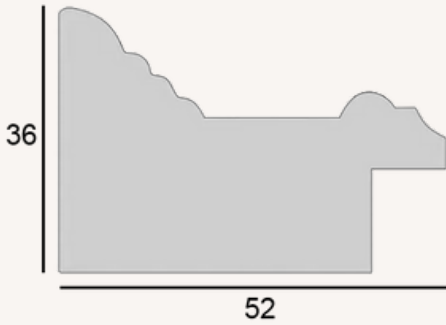

Musée Frame No. 002

A classic moulding with beautiful proportions and simple detailing.

Sizes & Prices

Print Size	Frame Size (mm)	Price Including Print
A5	233 x 296 x 26	£75
A4	293 x 382 x 26	£105
A3	382 x 504 x 26	£130
A2	504 x 678 x 26	£160

Gold Detailing A5, A4, £15 - A3, A2 £20

Musée Frame No. 003

A beautifully detailed moulding with clean lines and a classic aesthetic.

Sizes & Prices

Print Size	Frame Size (mm)	Price Including Print
A5	236 x 296 x 36	£75
A4	296 x 384 x 36	£105
A3	384 x 507 x 36	£130
A2	507 x 680 x 36	£160