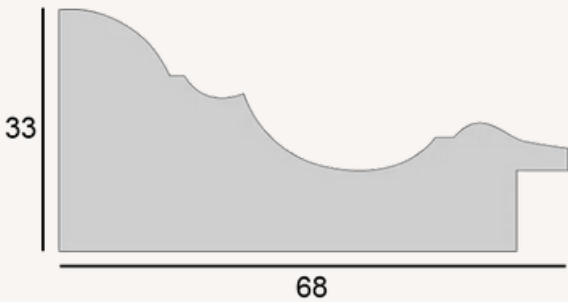

Musée Frame No. 005

An impressively wide moulding, with beautiful proportions. Adds drama to any print.

Sizes & Prices

Print Size	Frame Size (mm)	Price Including Print
A5	275 x 335 x 33	£95
A4	335 x 423 x 33	£125
A3	423 x 545 x 33	£150
A2	545 x 720 x 33	£195