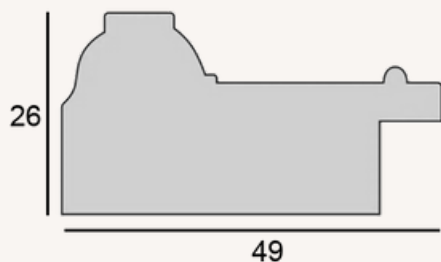

Musée Frame No. 002

A classic moulding with beautiful proportions and simple detailing.

Sizes & Prices

Print Size	Frame Size (mm)	Price Including Print
A5	233 x 296 x 26	£75
A4	293 x 382 x 26	£105
A3	382 x 504 x 26	£130
A2	504 x 678 x 26	£160

Gold Detailing A5, A4, £15 - A3, A2 £20

Musée Frame No. 003

A beautifully detailed moulding with clean lines and a classic aesthetic.

Sizes & Prices

Print Size	Frame Size (mm)	Price Including Print
A5	236 x 296 x 36	£75
A4	296 x 384 x 36	£105
A3	384 x 507 x 36	£130
A2	507 x 680 x 36	£160