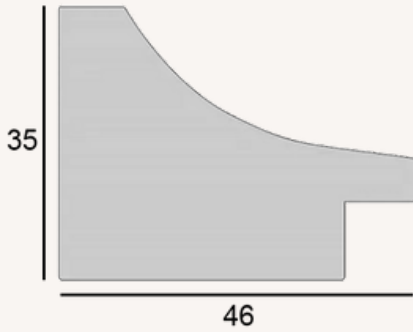

Gold Detailing A5, A4, £15 - A3, A2 £20

Musée Frame No. 003

A beautifully detailed moulding with clean lines and a classic aesthetic.

Sizes & Prices

Print Size	Frame Size (mm)	Price Including Print
A5	236 x 296 x 36	£75
A4	296 x 384 x 36	£105
A3	384 x 507 x 36	£130
A2	507 x 680 x 36	£160

Gold Detailing A5, A4, £15 - A3, A2 £20

Musée Frame No. 004

A gorgeous timeless moulding with a simple scooped profile.

Sizes & Prices

Print Size	Frame Size (mm)	Price Including Print
A5	228 x 287 x 35	£75
A4	296 x 384 x 35	£105
A3	374 x 500 x 35	£130
A2	500 x 673 x 35	£160