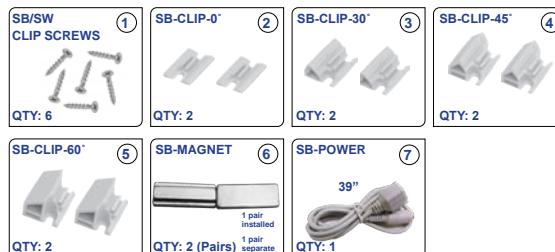

SLIMLINE 24V BARLED

Works with 24V Constant Voltage LED Driver (Sold Separately)

Promolux Installed:

IDEAL FOR

Service & Multi-Deck: Meat, Seafood, Dairy, Deli & Prepared Foods, Floral, Produce, Bakery, Salad Bars & Ice Cream/Gelato

SPECIFICATIONS

Connectable in a Series up to 150W
IP65

226° Beam Angle
CRI: > 80
High R9 & R12 Values
Power Factor: > 0.9
Rated Life: 50 000 hrs
Voltage Input: 24V
Chips: 2835
Color: Platinum

Size	Model Number	Watts	Type	Length (mm) (Nominal)	Length (in) (Nominal)	Lumens	Lumens per Watt
1ft	SB-PL-10C	4	Canopy	254	10	310	78
2ft	SB-PL-22C	10	Canopy	549	22	860	78
3ft	SB-PL-34C	14	Canopy	849	34	1300	81
4ft	SB-PL-46C	14	Canopy	1149	46	1800	82
5ft	SB-PL-58C	22	Canopy	1449	58	2200	80
3ft	SB-PL-34S	7	Shelf	849	34	1080	98
4ft	SB-PL-46S	9	Shelf	1149	46	1320	94
5ft	SB-PL-58S	11	Shelf	1449	58	990	90

ACCESSORIES

1. Mounting Screws
2. 0° Mounting Clip
3. 30° Mounting Clip
4. 45° Mounting Clip
5. 60° Mounting Clip
6. Mounting Magnets
7. Power Cord
8. Connector Cord/Jumper
9. M to F DC 5mm Power Splitter
10. M to F 39" DC 5mm Extnsn Cord
11. M to F 8" DC 5mm Extnsn Cord
12. Rotatable Metal Clips (2-Pack)

Included

Optional Purchase

www.promolux.com • info@promolux.com • 1.250.743.1222 • 1.800.519.1222

Specifications subject to change without notice. Contact us for more information.