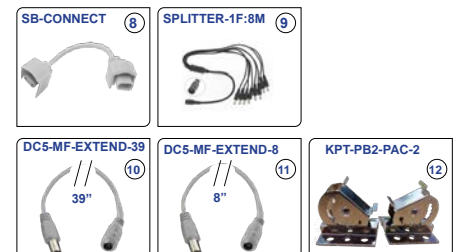

Optional Purchase

www.promolux.com • info@promolux.com • 1.250.743.1222 • 1.800.519.1222

Specifications subject to change without notice. Contact us for more information.