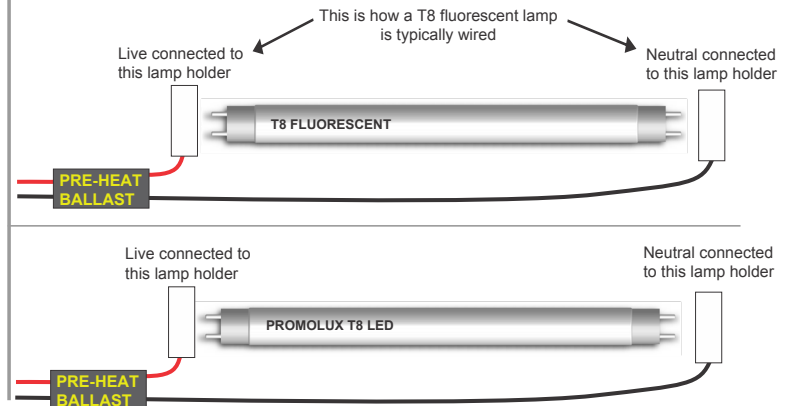

Specifications

- Type A & B
- G13 Bi-Pin Rotatable & Locking End-Caps
- Replaces T8 Fluorescent Tubes
- Works with **T8 Pre-Heat Ballasts** (Type A LED)
- **Dual End Power Input** when Direct Wired (Type B LED)
- Plug-n-Play (no wiring changes)
- 134° Beam Angle
- UL Conforming
- High Brightness / 80 CRI
- High R9/R12 Values
- Up to 60% Energy savings

Ideal for:

- Service & Multi-Deck:
- Meat
- Seafood
- Dairy
- Deli & Prepared Foods
- Floral
- Produce
- Bakery
- Salad Bars
- Ice Cream/Gelato

How to install:

Installing as a Line Voltage (Type B)

1. bypass the ballast
2. ensure live wire is connected to one lamp holder and neutral wire is connected to the opposite lamp holder

*When using line voltage for installation, the previous ballast type is irrelevant.

Installing as a Plug-n-Play LED (Type A) *Works with pre-heat ballasts only*

Simply remove the T8 fluorescent and install the Promolux T8 LED