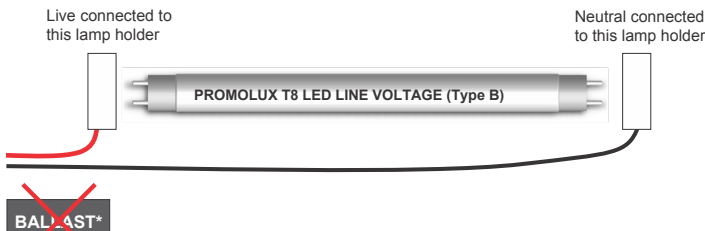

When installing as a line voltage LED: use direct 85-277 VAC (dual end power input).

When installing as a drop-in LED: must be pre-heat T8 ballasts. This LED easily installs with no wiring changes or added labor costs.

Specifications

- Type A & B
- G13 Bi-Pin Rotatable & Locking End-Caps
- Replaces T8 Fluorescent Tubes
- Works with **T8 Pre-Heat Ballasts** (Type A LED)
- **Dual End Power Input** when Direct Wired (Type B LED)
- Plug-n-Play (no wiring changes)
- 134° Beam Angle
- UL Conforming
- High Brightness / 80 CRI
- High R9/R12 Values
- Up to 60% Energy savings

Ideal for:

- Service & Multi-Deck:
- Meat
- Seafood
- Dairy
- Deli & Prepared Foods
- Floral
- Produce
- Bakery
- Salad Bars
- Ice Cream/Gelato

How to install:

Installing as a Line Voltage (Type B)

1. bypass the ballast
2. ensure live wire is connected to one lamp holder and neutral wire is connected to the opposite lamp holder

*When using line voltage for installation, the previous ballast type is irrelevant.

Installing as a Plug-n-Play LED (Type A) *Works with pre-heat ballasts only*

Simply remove the T8 fluorescent and install the Promolux T8 LED