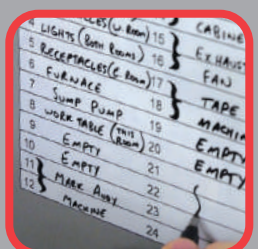

Heavy Duty Permanent Markers

- Extremely Durable Fine Line Tip • Aluminum Body • Fast Drying

M1
FINE LINE

- Extremely durable tip withstands heavy use and extended cap-off time
- Impact resistant aluminum barrel
- Fast drying ink dries in 5 seconds, resists abrasion and weather

Draw/Sketch

Personalize

Mark/Identify

D.I.Y. Projects

Electrical

10581B

10584B

10581

10591

UPC	Item	Color	Description	Pkg Size (HxWxD in)
819472011670	10581	● Black	M1 12 Pk Box	6.2 x 3.3 x 1.2
819472011687	10584	● Red	M1 12 Pk Box	6.2 x 3.3 x 1.2
819472013049	105812PK	● ●	M1 2Pk Blister	7.8 x 2.8 x 0.8
819472013384	1058142PK	● ●	M1 2Pk Blister	7.8 x 2.8 x 0.8
819472012486	10590	●x36 ●x10	M1 46 Canister	6.3 x 3.8 x 3.8
819472012493	10591	● Black	M1 46 Canister	6.3 x 3.8 x 3.8