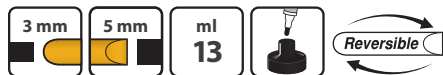

100P Industrial Paint Marker

10201	● Black	10206	● Yellow	10212	● Violet
10202	● Blue	10207	● Orange	10213	● Light Blue
10203	● Green	10209	● Br. Green	10214	● Gold
10204	● Red	10210	● Silver	10215	● Brown
10205	○ White	10211	● Pink	10100	HD Bullet Tip

100P Fine Line

10201FL	● Black	10206FL	● Yellow	10212FL	● Violet
10202FL	● Blue	10207FL	● Orange	10213FL	● Light Blue
10203FL	● Green	10209FL	● Br. Green	10214FL	● Gold
10204FL	● Red	10210FL	● Silver	10215FL	● Brown
10205FL	○ White	10211FL	● Pink	10200FL	Fine Line Tip

130P Industrial Paint Marker with Reversible Tip

- A premium marker for industrial jobs, with 30% more industrial paint, a reversible, impact resistant tip and anti-roll cap.
- Durable and hefty 5/8" barrel is designed specifically for professional use.