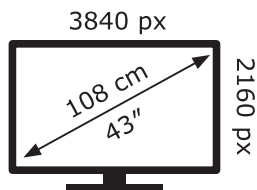

ENERG ⚡

LG Electronics

43NANO756PA

66 kWh/1000h

ABCDEF**G**

86 kWh/1000h

2019/2013