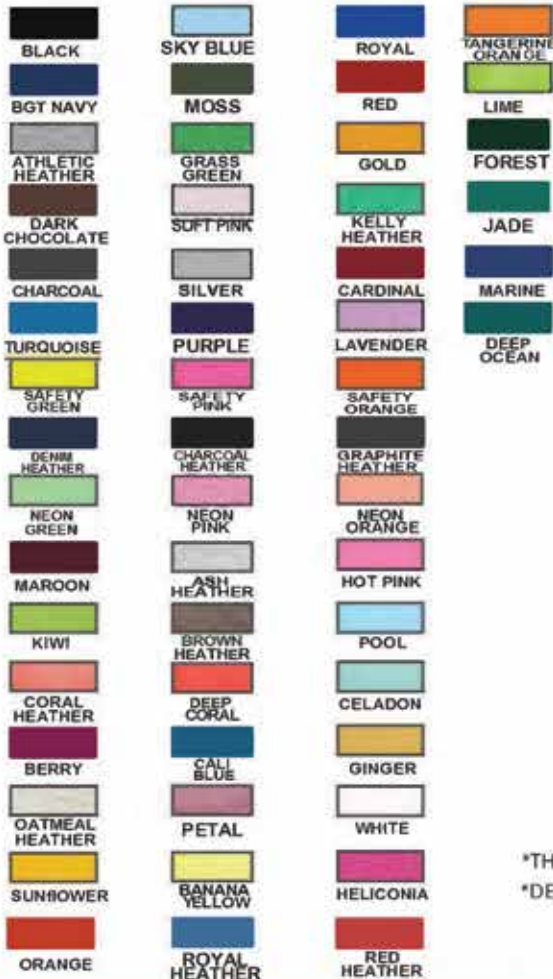

OPEN STOCK
XS - XL

ROYAL

SCREENPRINT
SPA598AU FUNNEH

*THIS GARMENT MAY BE SCREEN PRINTED OR EMBROIDERED.

*DESIGN SHOWN IS SCREEN PRINT ONLY - 48 PC MINIMUM

GXW CELADON

Style # 11736 DELTA DELTA YOUTH TEE

| QUANTITY | SCREEN PRINT PRICE | EMBROIDERY PRICE |
|----------|--------------------|------------------|
| 24 | N/A | \$9.50 |
| 48 | \$8.25 | \$9.00 |
| 72 | \$7.75 | \$8.50 |
| 144 | \$7.25 | \$8.00 |