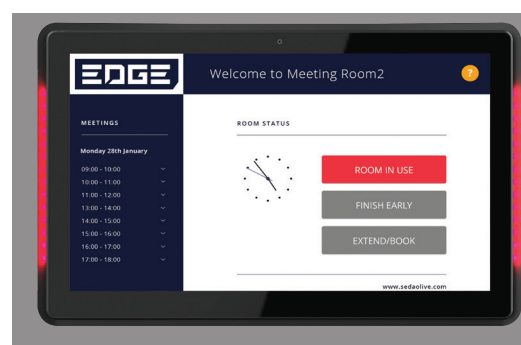

SedaoLive Rooms, versatile enterprise room booking system

- Dedicated enterprise room booking system
- Versatile and adaptable as a digital signage system
- Integrates with SedaoLive CLOUD and Clevertouch for digital signage messaging
- Personalised branding for company or visitor logos
- Uses Microsoft Exchange or Outlook 365 Calendar for desktop to display booking management
- Reduces labour time putting up notices on meeting room doors
- Reduces time locating availability meeting room space
- Instantly schedules and reserves the room
- Displays availability with green light when available, red light when in use
- Customisable default timing to 'check in' to the room before reverting back to available
- Enable rooms to be returned to available from the source if meetings finish early