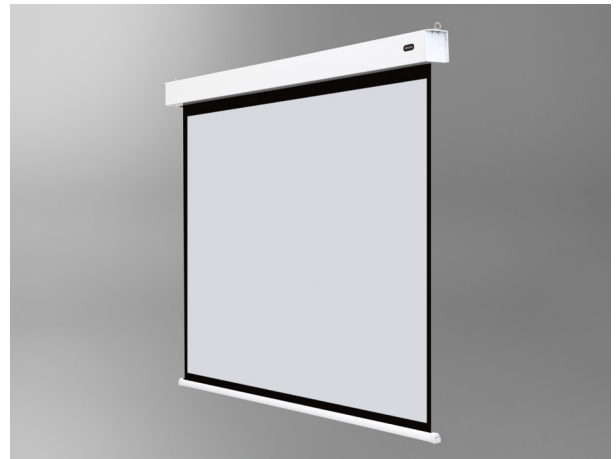

PRODUCT INFORMATION

The celexon Battery screen Electric Professional Plus revolutionizes the equipment of conference and meeting rooms as well as in the home.

No plug | Just play! - The battery-powered screen does not require a permanent power supply and can be operated up to 500 times with a full charge. The discreet and crisp case design with flush-closing weighted bar is found through the entire Professional Plus series. The durable and smooth running motor with integrated RF remote control makes the screen a practical and convenient projection solution.

celexon Battery Screen
Electric Professional Plus

KEY INFORMATION

- Black side and bottom masking
- Black backed, impervious to light
- PVC cloth with fine structure for 4K to 8K projections
- Optimized gain factor of 1.1, viewing angle of over 150°
- Dimensionally stable & rigid shaft for optimum flatness and streak-free projection
- Powder-coated, white, square tube suitable for wall and ceiling mounting
- Power: 30 watts; Voltage: 220 - 240 volts; Frequency: 50 Hz
- Motor on left hand side when viewed from the front
- Stepless for use in alternate formats
- Weighted rod closes flush with the housing
- Integrated radio control incl. Remote control