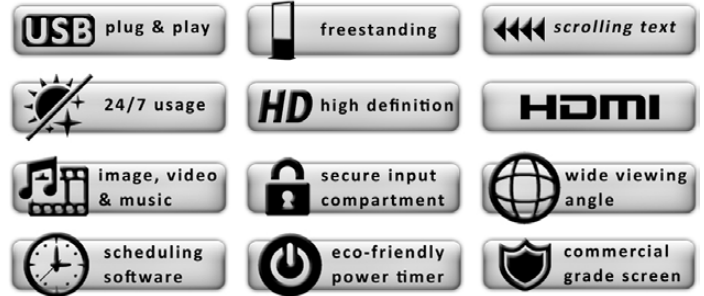

55" Slimline Freestanding Digital Poster Display

Introducing the new range of HD Slimline Freestanding Digital Posters, with their built in HD media player they require no additional hardware such as PCs, DVD players, excess cables or software, you simply load your media onto a USB stick then plug and play.

Their buttonless tempered glass face, rounded corners, super slim profile and aluminum frame all add to their eye-catching tablet like aesthetics.

The displays are fitted with commercial grade panels providing them with a wide viewing angle, improved colour, contrast and brightness as well as the ability to be used 24 hours a day. With an eco-friendly power timer you can be assured of their green credentials and low operating costs.

Also included is simple and intuitive piece of scheduling software which allows you to Schedule different content to play at different times of the day. As well as this you can add scrolling text to compliment your content and get your message across.

The new Slimline Freestanding Digital Posters also feature HDMI and VGA inputs, allowing you to connect any number of external devices such as a PC or external media player - which can be hidden internally.