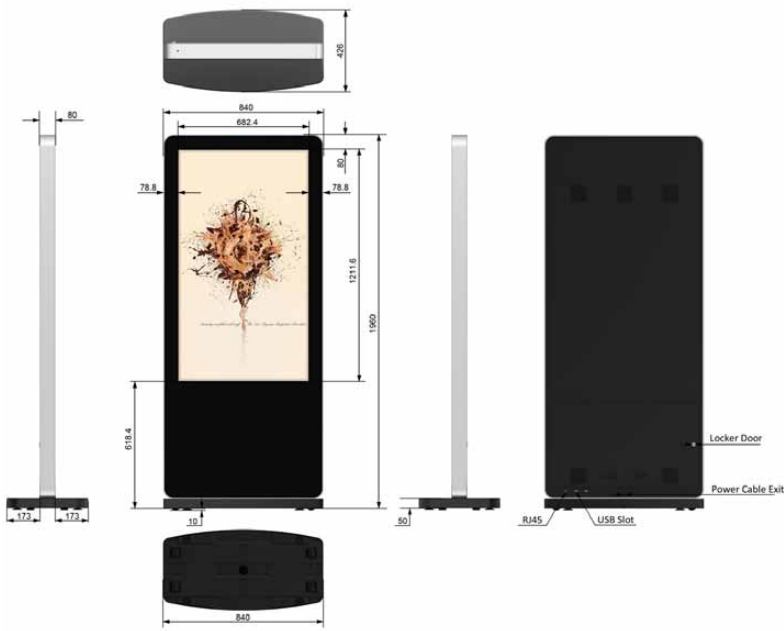

The new Slimline Freestanding Digital Posters also feature HDMI and VGA inputs, allowing you to connect any number of external devices such as a PC or external media player - which can be hidden internally.

Company Reg. No. 04349039. VAT No. 781 9692 73

55" Slimline Freestanding Digital Poster

Display Size	55 Inch
Resolution	1080x1920
Display Area (mm)	682.4x1211.6
Aspect Ratio	16:9
Unit Size (WxHxD mm)	840x1960x80
Package Size (WxHxD mm)	Available upon request
Net Weight (kg)	120
Gross Weight (kg)	125
Brightness (cd/m ²)	500
Colour	16.7M
Viewing Angle	178°
Contrast Ratio	6000:1
Power Consumption (W)	450
Input Voltage	AC110~240V(50Hz~60Hz)
Working Temperature	0 °C to 50 °C
Media Formats	Video (MPG, AVI, MOV, MP4, RM, RMVB, TS), Audio (MP3, WMA), Image (JPG, GIF, BMP, PNG)
AV Signal Inputs	HDMI, VGA, Audio Socket (3.5mm)
Audio	5W, 8Ω
Internal Flash Memory	4GB
Accessories	Remote control, Scheduling Software CD, Key, User Manual