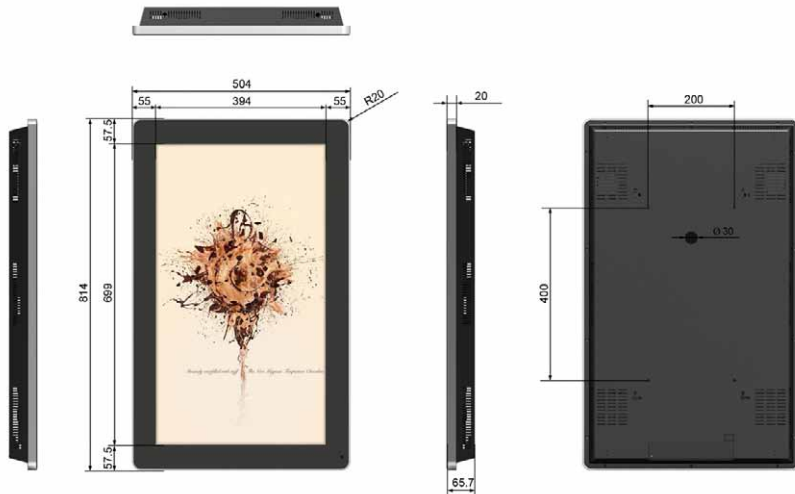

The new Slimline Digital Advertising Displays also feature HDMI and VGA inputs, allowing you to connect any number of external devices such as a PC or external media player. A free wall mount is also included allowing you to mount your display in both landscape and portrait orientations.

Company Reg. No. 04349039. VAT No. 781 9692 73

32" Slimline Digital Advertising Display	
Display Size	32 Inch
Resolution	1366x768
Display Area (mm)	699x394
Aspect Ratio	16:9
Unit Size (WxHxD mm)	814x504x65.7
Package Size (WxHxD mm)	950x640x195
VESA Holes (mm)	400x200
Net Weight (kg)	16.8
Gross Weight (kg)	20
Brightness (cd/m ²)	500
Colour	16.7M
Viewing Angle	178°
Contrast Ratio	3000:1
Power Consumption (W)	100
Input Voltage	AC110~240V(50Hz~60Hz)
Working Temperature	0 °C to 50 °C
Media Formats	Video (MPG, AVI, MOV, MP4, RM, RMVB, TS), Audio (MP3, WMA), Image (JPG, GIF, BMP, PNG)
AV Signal Inputs	HDMI, VGA, Audio Socket (3.5mm)
Audio	5W, 8Ω
Internal Flash Memory	4GB
Accessories	Remote Control, Scheduling Software CD, Wall Mount, Key, User Manual