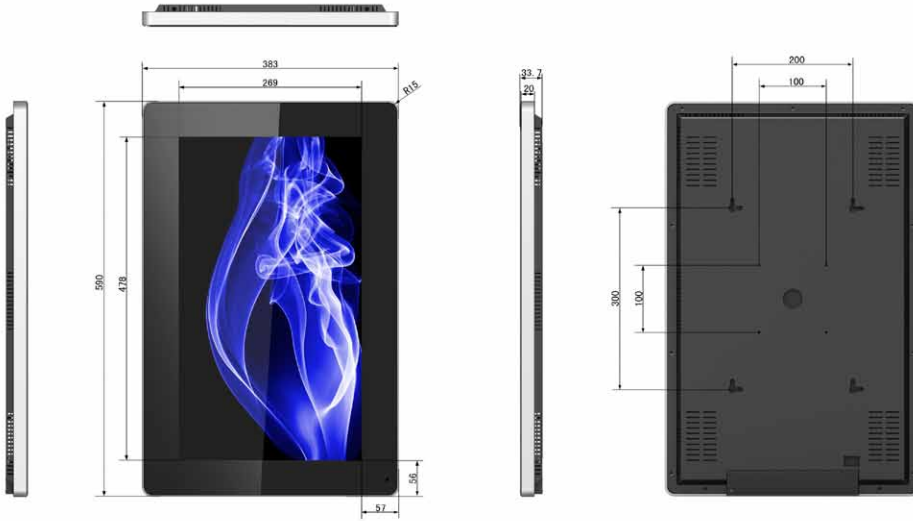

The new LED Digital Advertising Displays also feature HDMI and VGA inputs, allowing you to connect any number of external devices such as a PC or external media player. A free wall mount is also included allowing you to mount your display in both landscape and portrait orientations.

Company Reg. No. 04349039. VAT No. 781 9692 73

22" Slimline Digital Advertising Display

Display Size	22 Inch
Resolution	1920x1080
Display Area (mm)	478x269
Aspect Ratio	16:9
Unit Size (WxHxD mm)	590x383x33.7
Package Size (WxHxD mm)	650x483x117
VESA Holes (mm)	100x100
Net Weight (kg)	8.5
Gross Weight (kg)	10.3
Brightness (cd/m ²)	450
Colour	16.7M
Viewing Angle	178°
Contrast Ratio	3000:1
Power Consumption (W)	20
Input Voltage	AC110~240V(50Hz~60Hz)
Working Temperature	0 °C to 50 °C
Media Formats	Video (MPG, AVI, MOV, MP4, RM, RMVB, TS), Audio (MP3, WMA), Image (JPG, GIF, BMP, PNG)
AV Signal Inputs	HDMI, VGA, Audio Socket (3.5mm)
Audio	2W, 5Ω
Internal Flash Memory	4GB
Accessories	Remote Control, Scheduling Software CD, Wall Mount, Key, User Manual