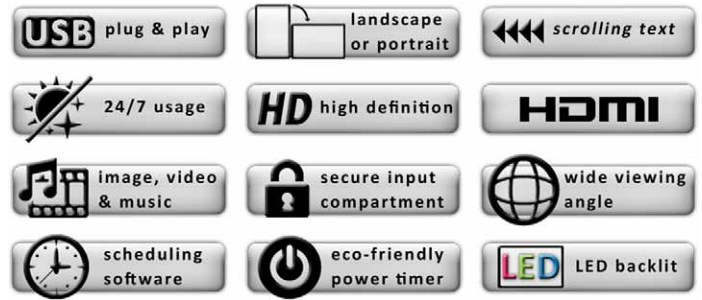

19" Slimline Digital Advertising Display

Introducing the new range of HD LED Digital Advertising Displays, with their built in HD media player they require no additional hardware such as PCs, DVD players, excess cables or software, you simply load your media onto a USB stick then plug and play.

Their buttonless tempered glass face, rounded corners, super slim profile and aluminum frame all add to their eye-catching tablet like aesthetics.

The displays are fitted with commercial grade panels providing them with a wide viewing angle, improved colour, contrast and brightness as well as the ability to be used 24 hours a day. With an eco-friendly power timer and low consumption LED backlight you can be assured of their green credentials and low operating costs.

Also included is simple and intuitive piece of scheduling software which allows you to Schedule different content to play at different times of the day. As well as this you can add scrolling text to compliment your content and get your message across.

The new LED Digital Advertising Displays also feature HDMI and VGA inputs, allowing you to connect any number of external devices such as a PC or external media player. A free wall mount is also included allowing you to mount your display in both landscape and portrait orientations.