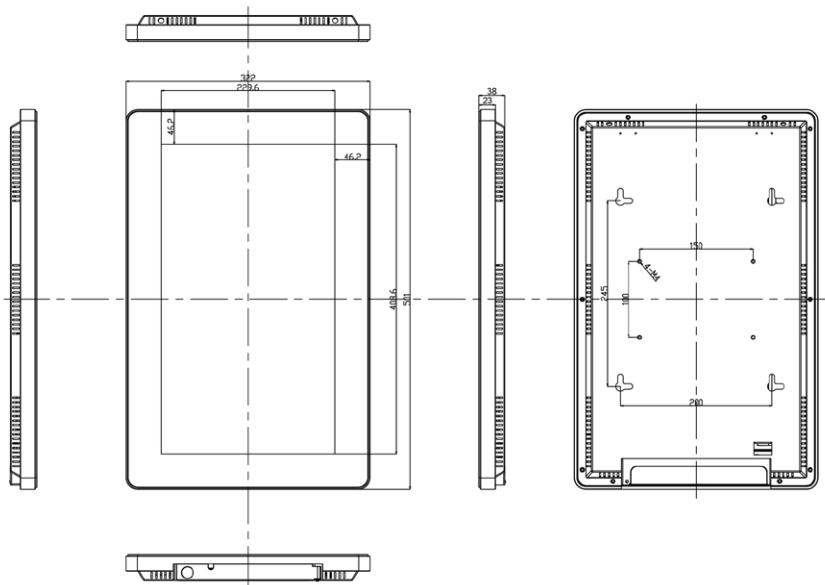

Company Reg. No. 04349039. VAT No. 781 9692 73

19" Slimline Digital Advertising Display

Display Size	19 Inch
Resolution	1366x768
Display Area (mm)	408.6x229.6
Aspect Ratio	16:9
Unit Size (WxHxD mm)	501x322x38
Package Size (WxHxD mm)	580x430x120
VESA Holes (mm)	100x150
Net Weight (kg)	5.9
Gross Weight (kg)	7.8
Brightness (cd/m ²)	450
Colour	16.7M
Viewing Angle	178°
Contrast Ratio	3000:1
Power Consumption (W)	16
Input Voltage	AC110~240V(50Hz~60Hz)
Working Temperature	0 °C to 50 °C
Media Formats	Video (MPG, AVI, MOV, MP4, RM, RMVB, TS), Audio (MP3, WMA), Image (JPG, GIF, BMP, PNG)
AV Signal Inputs	HDMI, VGA, Audio Socket (3.5mm)
Audio	2W, 5Ω
Internal Flash Memory	4GB
Accessories	Remote Control, Scheduling Software CD, Wall Mount, Key, User Manual