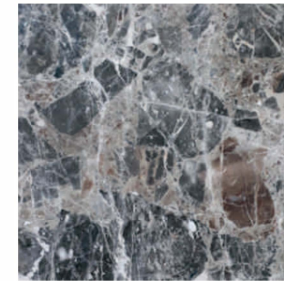

Blue iron *code 301*

Ecomalta® grain

Natural rust finish *code 301*

Thin

Medium

Brass finishes

Satin

Brushed

Light satin burnished

Dark satin burnished

Flamed

Leaf finishes

Silver leaf

Gold finish

Copper finish

Marble finishes

Black and gold

Breccia paradiso

Crema olimpia

Fabric cable colors

White rayon

code G

Mouse grey colour

code I

Black rayon

code F

Royal azure blue rayon

code E

Lawn green rayon

code D

Maize yellow rayon

code B