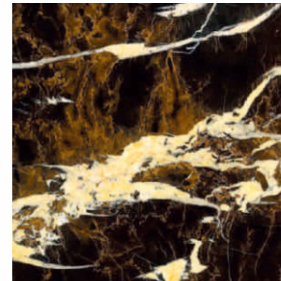

Blue iron *code 301*

Ecomalta® grain

Natural rust finish *code 301*

Thin

Medium

Brass finishes

Satin

Brushed

Light satin burnished

Dark satin burnished

Flamed

Leaf finishes

Silver leaf

Gold finish

Copper finish

Marble finishes

Black and gold

Breccia paradiso

Crema olimpia

Fabric cable colors

White rayon

code G

Mouse grey colour

code I

Black rayon

code F

Royal azure blue rayon

code E

Lawn green rayon

code D

Maize yellow rayon

code B