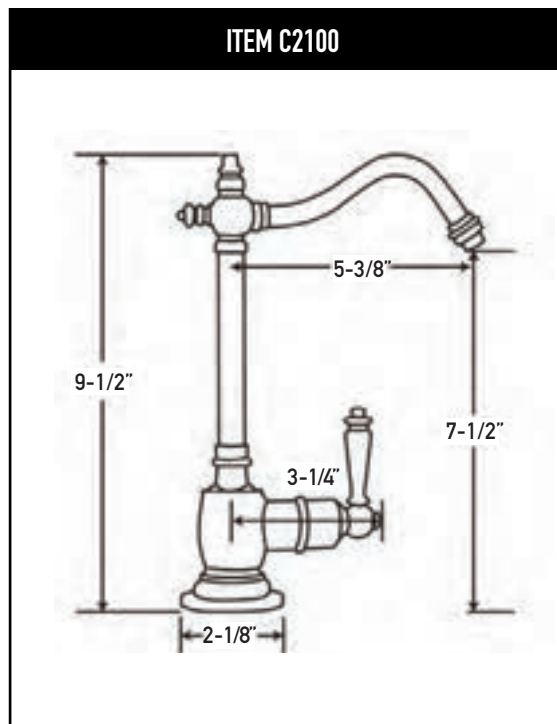

Provides Filtered Water On Demand

Solid Brass Construction • Insulated Spout • Spout Swivels 360 Degrees Quarter-

Turn Ceramic Disk Cartridges • Flow Rate 1.1 - 1.4 GPM

ADA Compliant Lever Handles • Decorative Spout with 5-3/8" Reach

Compatible with Reverse Osmosis Filtration Systems

Decorative Base Plate with Rubber O-Ring Levels Faucet on Uneven Countertops

2100 SERIES

Max Counter Thickness 2"
Recommended Installation Hole:

Cold Only 3/4 to 1"