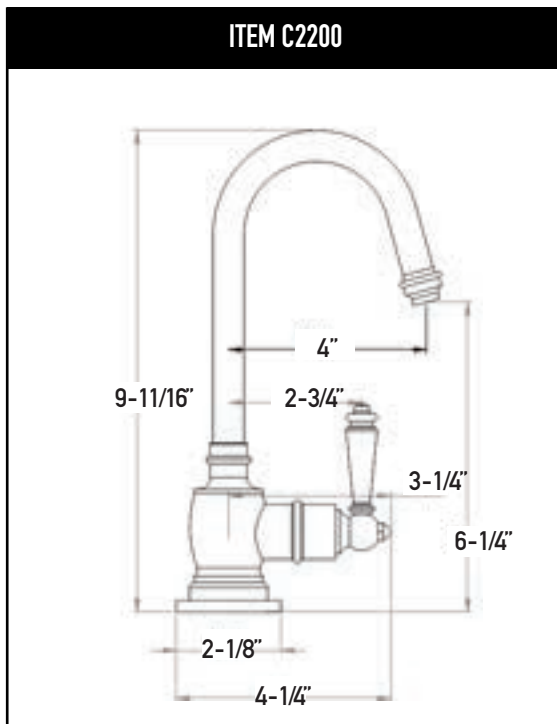

### 2200 Series - Cold Only

Available in Three Finishes - Chrome (CH), Brushed Nickel (BN), Polished Nickel (PN)

For Use with BTI/AquaNuTech Filtration System

Provides Filtered Water On Demand

Solid Brass Construction • Insulated Spout • Spout Swivels 360 Degrees Quarter-Turn Ceramic Disk Cartridges • Flow Rate 1.1 - 1.4 GPM

ADA Compliant Lever Handles • Decorative Spout with 4" Reach

Compatible with Reverse Osmosis Filtration Systems

Decorative Base Plate with Rubber O-Ring Levels Faucet on Uneven Countertops

ITEM C2200

Max Counter Thickness 2"  
Recommended Installation Hole: