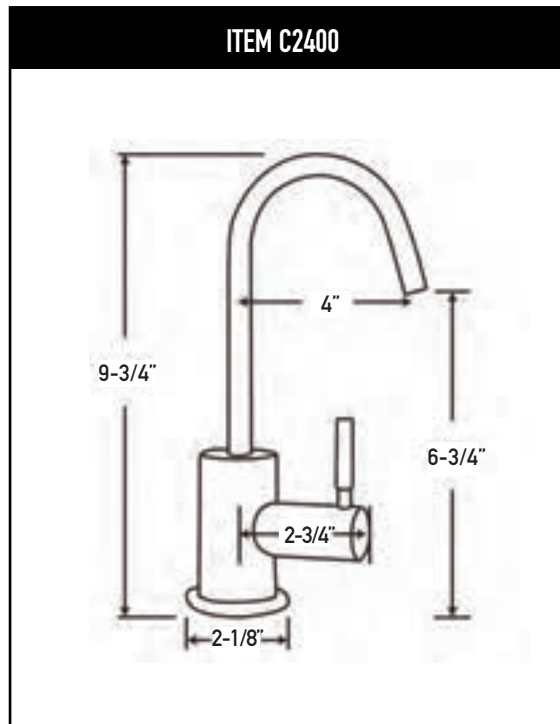

2400 SERIES FILTRATION FAUCETS CONTEMPORARY C-SPOUT - COLD ONLY

2400 Series - Cold Only

Available in Three Finishes - Chrome (CH), Brushed Nickel (BN), Polished Nickel (PN)

For Use with BTI/AquaNuTech Filtration System

Provides Filtered Water On Demand

Solid Brass Construction • Insulated Spout • Spout Swivels 360 Degrees Quarter-Turn Ceramic Disk Cartridges • Flow Rate 1.1 - 1.4 GPM

ADA Compliant Lever Handles • Decorative Spout with 4" Reach

Compatible with Reverse Osmosis Filtration Systems

Decorative Base Plate with Rubber O-Ring Levels Faucet on Uneven Countertops

Max Counter Thickness 2"
Recommended Installation Hole:

Cold Only 3/4 to 1"

Hot Only 1-3/8"

Hot & Cold 1-3/8"

Meets or Exceeds the Following:

- ASME A112.18.1
- CSA B125.1
- NSF 61, 372
- CALGreen
- ADA Compliant