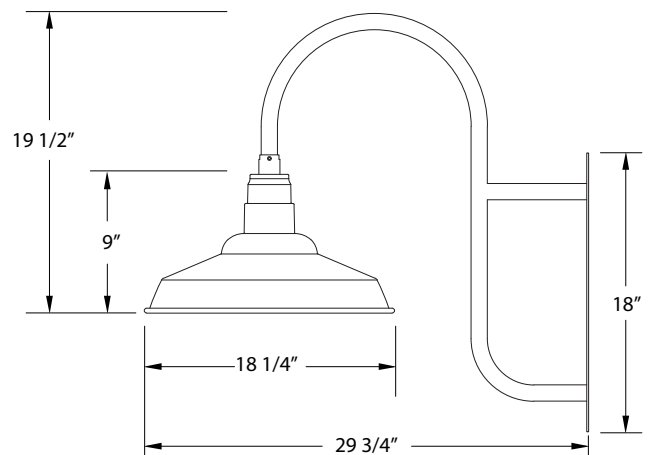

Shipping:

At Montclair Light Works we proudly manufacture, assemble, and ship your lamp within 7-13 business days from our factory in Montclair CA.