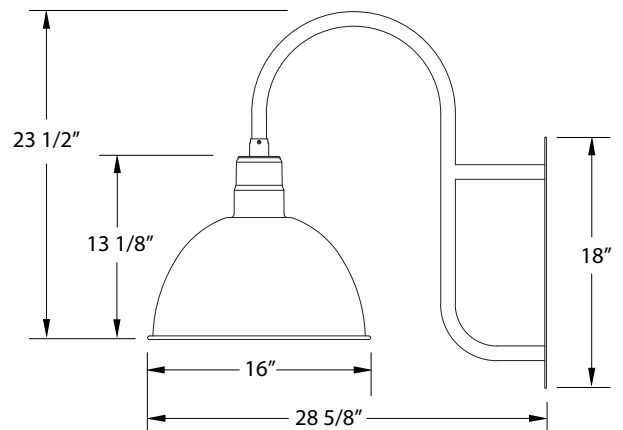

Shipping:

At Montclair Light Works we proudly manufacture, assemble, and ship your lamp within 7-13 business days from our factory in Montclair CA.