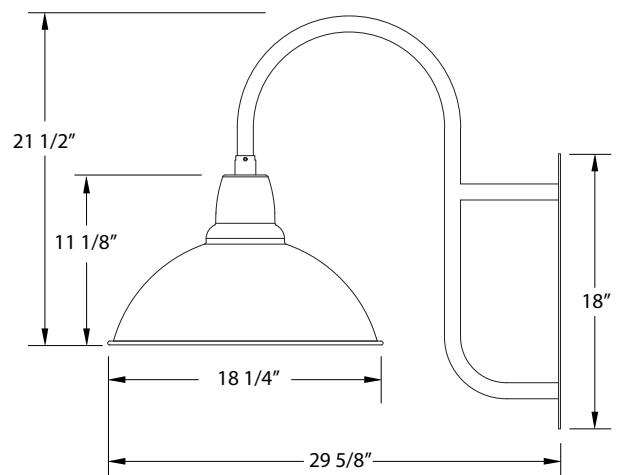

Shipping:

At Montclair Light Works we proudly manufacture, assemble, and ship your lamp within 7-13 business days from our factory in Montclair CA.