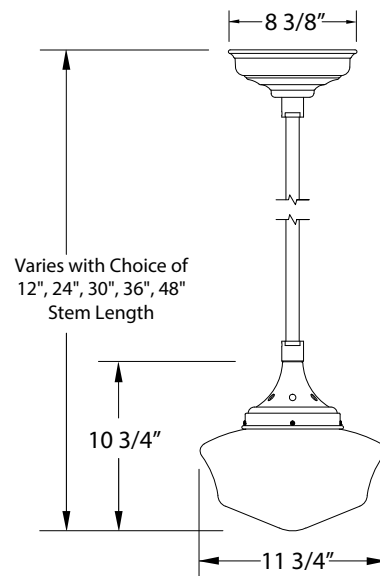

Shipping:

At Montclair Light Works we proudly manufacture, assemble, and ship your lamp within 7-13 business days from our factory in Montclair CA.