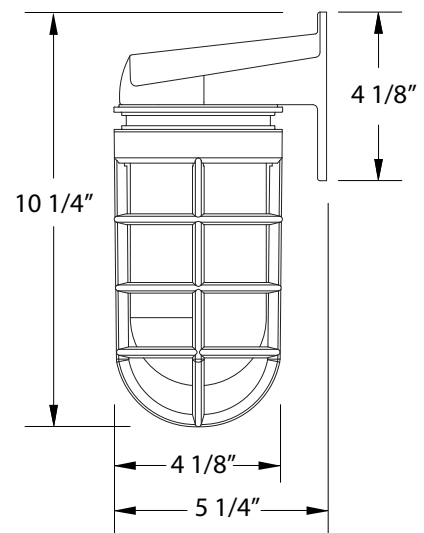

Shipping:

At Montclair Light Works we proudly manufacture, assemble, and ship your lamp within 7-13 business days from our factory in Montclair CA.